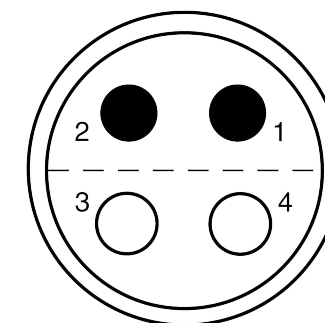

All dimensions are in millimeters (mm)

Alignment Key
Front View

Insert Configuration
Rear View

Note:

1) This picture is generic and for illustrative purposes only, and may show different keying, materials, colour, finish, and contact configuration. Minor shape or feature variations to actual item may be present.

All additional information are documented on the datasheet (See below link or QR Code)
www.lemo.com/pdf/FFA.6S.304.CLAC26.pdf

Model	Series	Insert Config.	Housing	Insulator	Contact	Collet Type	Cable Ø	Variant
FFA	6S	304						CLAC26