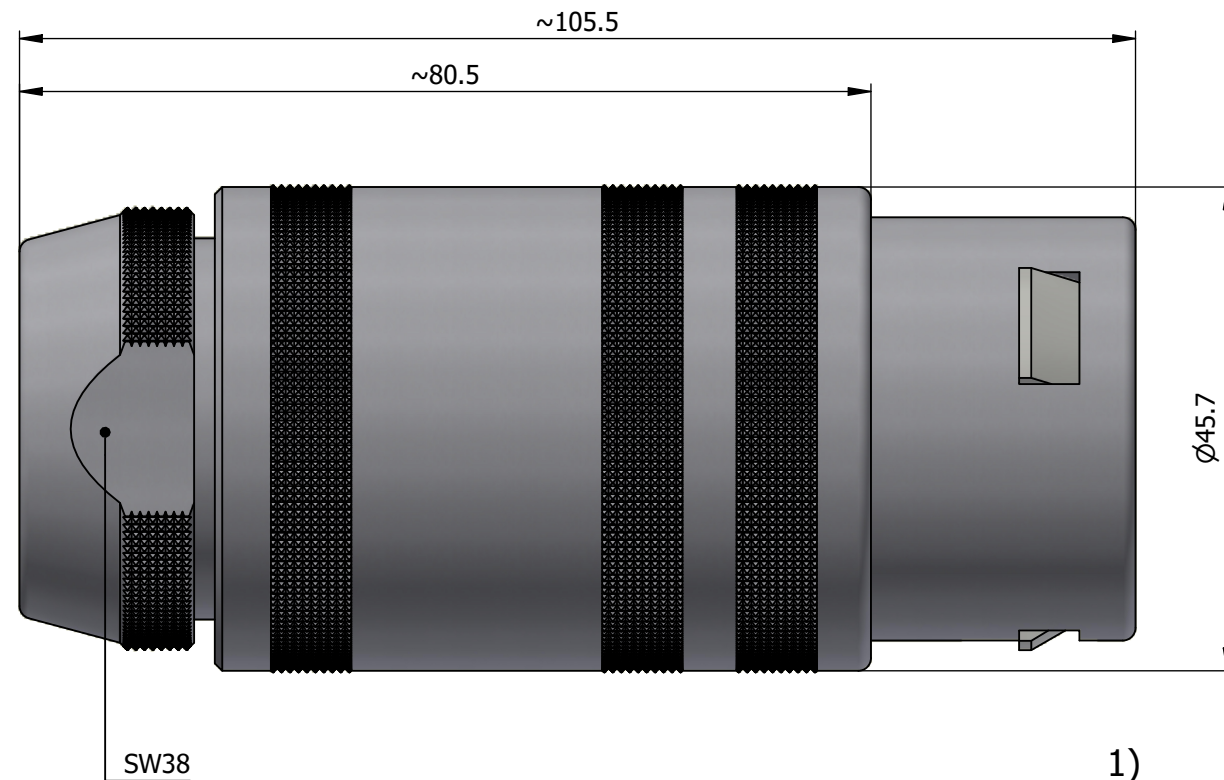

All dimensions are in millimeters (mm)

Alignment Key
Front View

Insert Configuration
Rear View

Note:

1) This picture is generic and for illustrative purposes only, and may show different keying, materials, colour, finish, and contact configuration. Minor shape or feature variations to actual item may be present.

All additional information are documented on the datasheet (See below link or QR Code)
www.lemo.com/pdf/FFA.6S.304.CLAC26.pdf

Model	Series	Insert Config.	Housing	Insulator	Contact	Collet Type	Cable Ø	Variant
FFA	6S	304						CLAC26