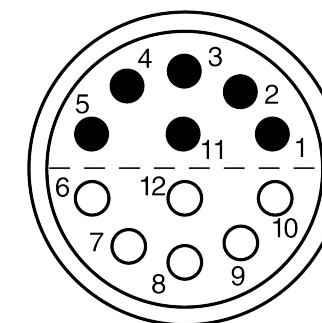

All dimensions are in millimeters (mm)

Alignment Key
Front View

Insert Configuration
Rear View

Note:

1) This picture is generic and for illustrative purposes only, and may show different keying, materials, colour, finish, and contact configuration. Minor shape or feature variations to actual item may be present.

All additional information are documented on the datasheet (See below link or QR Code)
www.lemo.com/pdf/FFA.6S.312.CLAC12.pdf

Model	Series	Insert Config.	Housing	Insulator	Contact	Collet Type	Cable Ø	Variant
FFA	6S	312						CLAC12

<p>Datasheet</p>	<p>Straight plug, cable collet</p> <p>Series 6S</p>		<p>Drawn 04.04.2024 MARI / MARI</p>
	<p>LEMO SA Chemin des Champs-Courbes 28 1024 Ecublens - SWITZERLAND</p>		<p>Checked 04.04.2024 OBAR</p>
	<p>Tel. (+41 21) 695 16 00 email : info@lemo.com www.lemo.com</p>		<p>Modified 00 04.04.2024 / MARI</p>
	<p>CD</p>		<p>DO NOT SCALE DRAWING</p>
<p>FFA.6S.312.CLAC12</p>			