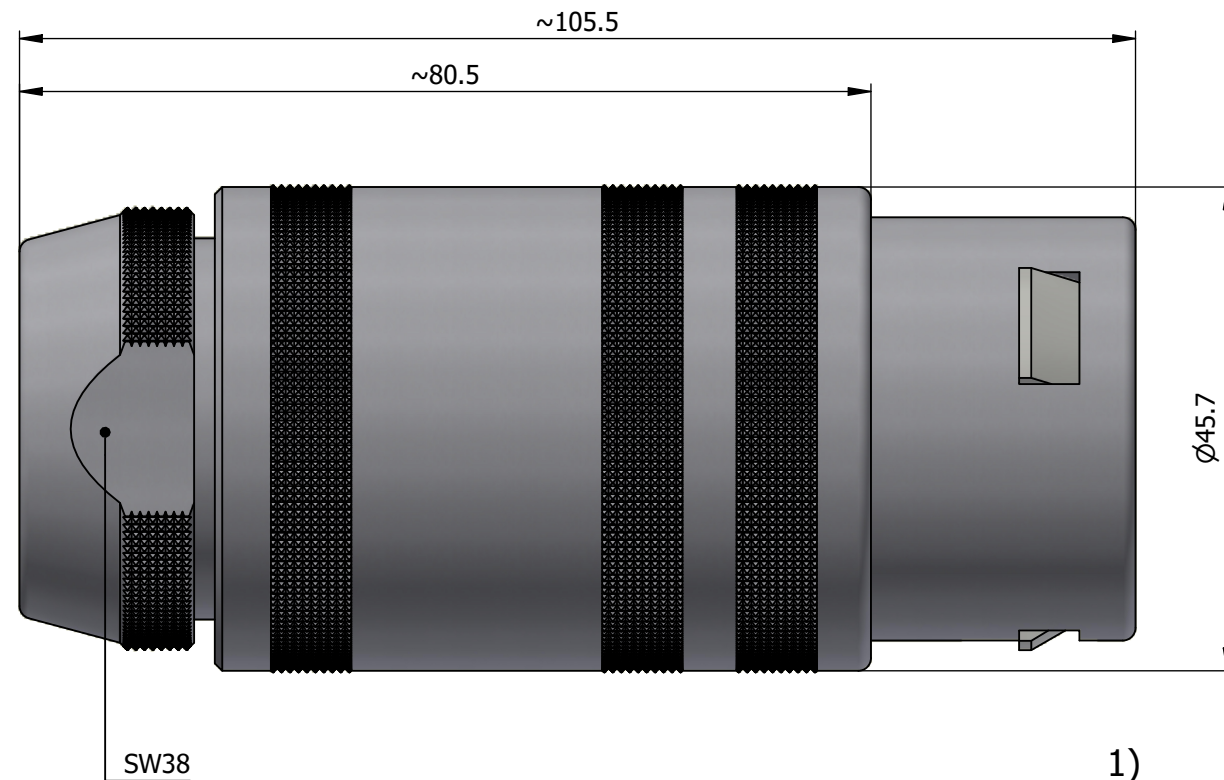

All dimensions are in millimeters (mm)

Alignment Key
Front View

Insert Configuration
Rear View

Note:

1) This picture is generic and for illustrative purposes only, and may show different keying, materials, colour, finish, and contact configuration. Minor shape or feature variations to actual item may be present.

All additional information are documented on the datasheet (See below link or QR Code)
www.lemo.com/pdf/FFA.6S.312.CLAC12.pdf

Model	Series	Insert Config.	Housing	Insulator	Contact	Collet Type	Cable Ø	Variant
FFA	6S	312						CLAC12

<p>Datasheet</p>	<p>Straight plug, cable collet</p> <p>Series 6S</p>		<p>Drawn 04.04.2024 MARI / MARI</p>
	<p>LEMO SA Chemin des Champs-Courbes 28 1024 Ecublens - SWITZERLAND</p>		<p>Checked 04.04.2024 OBAR</p>
	<p>Tel. (+41 21) 695 16 00 email : info@lemo.com www.lemo.com</p>		<p>Modified 00 04.04.2024 / MARI</p>
	<p>CD</p>		<p>DO NOT SCALE DRAWING</p>
<p>FFA.6S.312.CLAC12</p>			