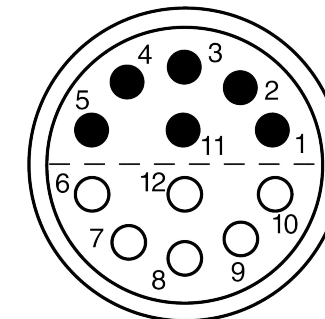

All dimensions are in millimeters (mm)

Alignment Key
Front View

Insert Configuration
Rear View

Note:

1) This picture is generic and for illustrative purposes only, and may show different keying, materials, colour, finish, and contact configuration. Minor shape or feature variations to actual item may be present.

All additional information are documented on the datasheet (See below link or QR Code)
www.lemo.com/pdf/FFA.6S.312.CLAC14.pdf

Model	Series	Insert Config.	Housing	Insulator	Contact	Collet Type	Cable Ø	Variant
FFA	6S	312						CLAC14

<p>Datasheet</p>	<p>Straight plug, cable collet</p> <p>Series 6S</p>		<p>Drawn 04.04.2024 MARI / MARI</p>
	<p>LEMO SA Chemin des Champs-Courbes 28 1024 Ecublens - SWITZERLAND</p>		<p>Checked 04.04.2024 OBAR</p>
	<p>Tel. (+41 21) 695 16 00 email : info@lemo.com www.lemo.com</p>		<p>Modified 00 04.04.2024 / MARI</p>
	<p>CD</p>		<p>DO NOT SCALE DRAWING</p>
<p>FFA.6S.312.CLAC14</p>			