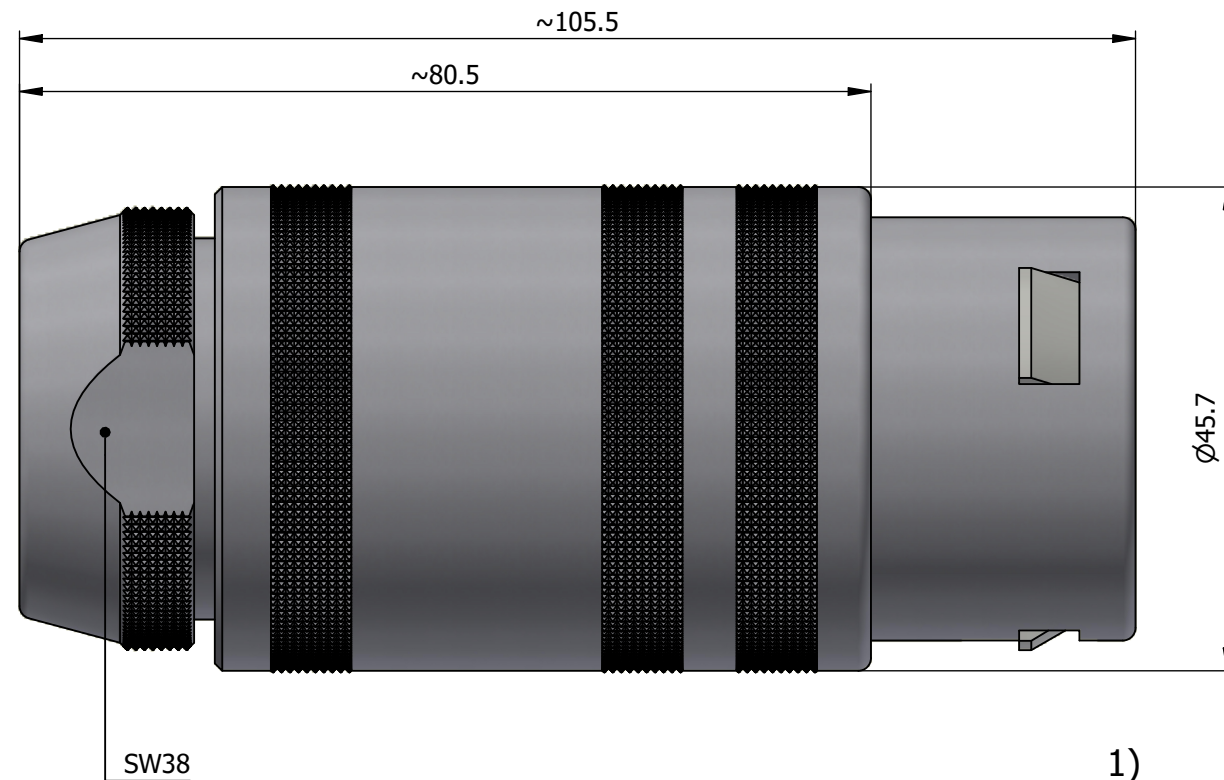

All dimensions are in millimeters (mm)

Alignment Key
Front View

Insert Configuration
Rear View

Note:

1) This picture is generic and for illustrative purposes only, and may show different keying, materials, colour, finish, and contact configuration. Minor shape or feature variations to actual item may be present.

All additional information are documented on the datasheet (See below link or QR Code)
www.lemo.com/pdf/FFA.6S.312.CLAC14.pdf

Model	Series	Insert Config.	Housing	Insulator	Contact	Collet Type	Cable Ø	Variant
FFA	6S	312						CLAC14

<p>Datasheet</p>	<p>Straight plug, cable collet</p> <p>Series 6S</p>		<p>Drawn 04.04.2024 MARI / MARI</p>
	<p>LEMO SA Chemin des Champs-Courbes 28 1024 Ecublens - SWITZERLAND</p>		<p>Checked 04.04.2024 OBAR</p>
	<p>Tel. (+41 21) 695 16 00 email : info@lemo.com www.lemo.com</p>		<p>Modified 00 04.04.2024 / MARI</p>
	<p>CD</p>		<p>DO NOT SCALE DRAWING</p>
<p>FFA.6S.312.CLAC14</p>			