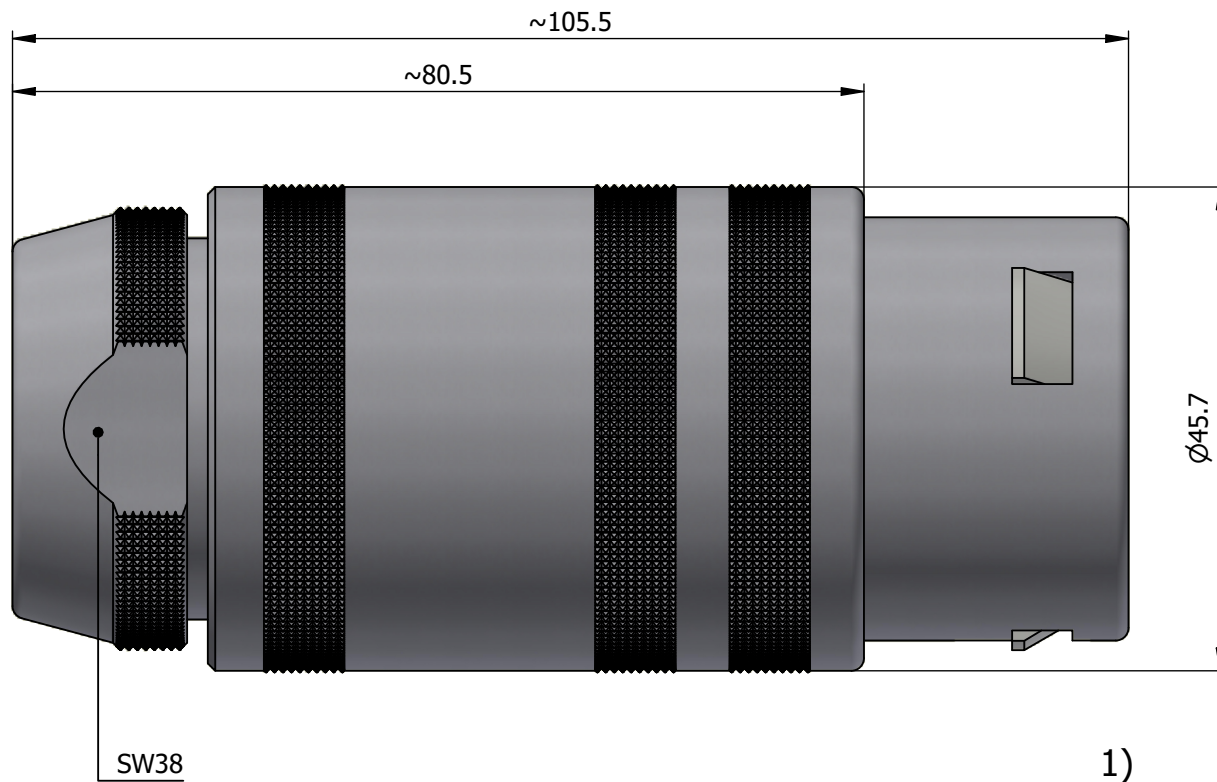

All dimensions are in millimeters (mm)

Alignment Key
Front View

Insert Configuration
Rear View

Note:

1) This picture is generic and for illustrative purposes only, and may show different keying, materials, colour, finish, and contact configuration. Minor shape or feature variations to actual item may be present.

All additional information are documented on the datasheet (See below link or QR Code)
www.lemo.com/pdf/FFA.6S.312.CLAC26.pdf

Model	Series	Insert Config.	Housing	Insulator	Contact	Collet Type	Cable Ø	Variant
FFA	6S	312						CLAC26