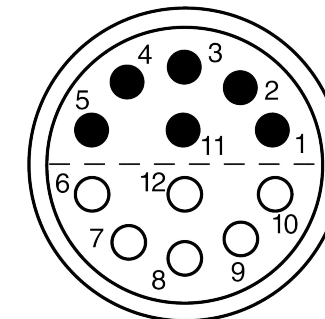

All dimensions are in millimeters (mm)

Alignment Key
Front View

Insert Configuration
Rear View

Note:

1) This picture is generic and for illustrative purposes only, and may show different keying, materials, colour, finish, and contact configuration. Minor shape or feature variations to actual item may be present.

All additional information are documented on the datasheet (See below link or QR Code)
www.lemo.com/pdf/FFA.6S.312.CLAC26.pdf

Model	Series	Insert Config.	Housing	Insulator	Contact	Collet Type	Cable Ø	Variant
FFA	6S	312						CLAC26

Datasheet

Straight plug, cable collet
Series 6S

LEMO SA
Chemin des Champs-Courbes 28
1024 Ecublens - SWITZERLAND

Tel. (+41 21) 695 16 00
email : info@lemo.com
www.lemo.com

CD

Drawn	04.04.2024	MARI / MARI
Checked	04.04.2024	OBAR
Modified	00	04.04.2024 / MARI
DO NOT SCALE DRAWING		