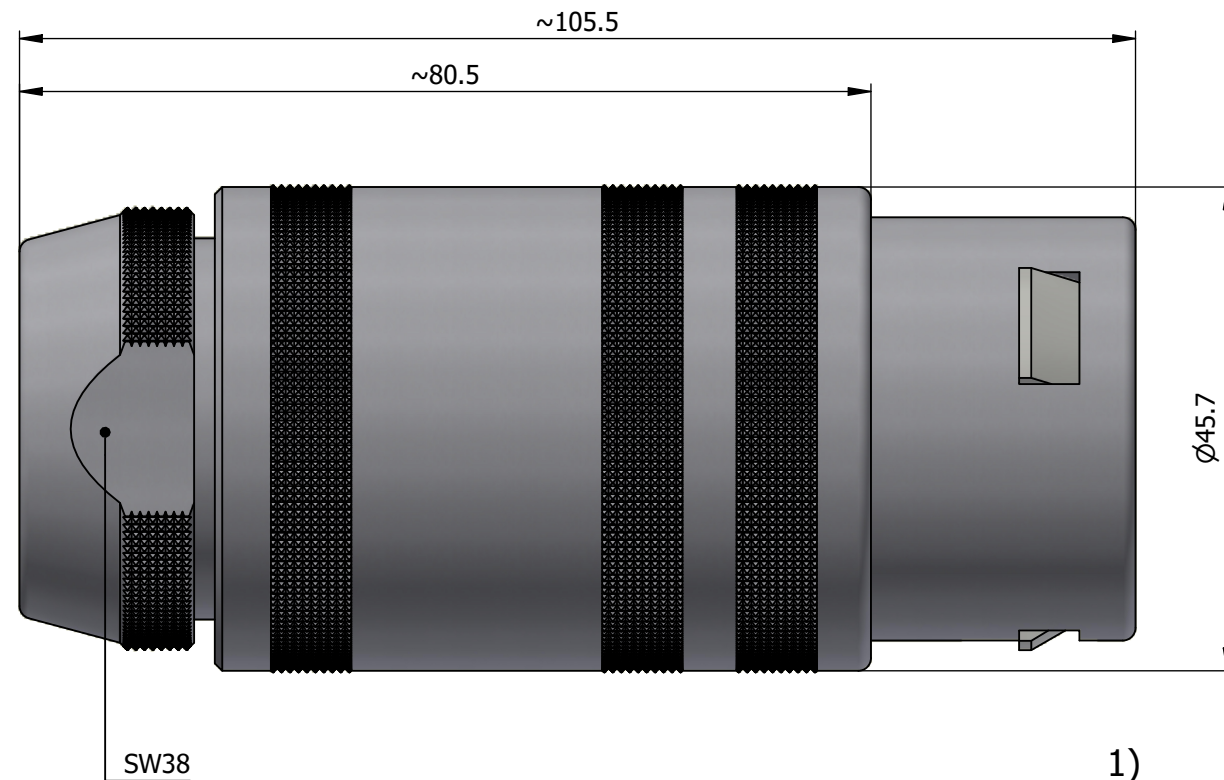

All dimensions are in millimeters (mm)

Alignment Key
Front View

Insert Configuration
Rear View

Note:

1) This picture is generic and for illustrative purposes only, and may show different keying, materials, colour, finish, and contact configuration. Minor shape or feature variations to actual item may be present.

All additional information are documented on the datasheet (See below link or QR Code)
www.lemo.com/pdf/FFA.6S.318.CLAC30.pdf

Model	Series	Insert Config.	Housing	Insulator	Contact	Collet Type	Cable Ø	Variant
FFA	6S	318						CLAC30