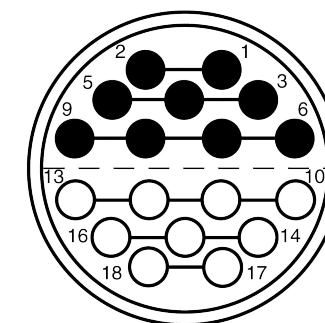

All dimensions are in millimeters (mm)

Alignment Key
Front View

Insert Configuration
Rear View

Note:

1) This picture is generic and for illustrative purposes only, and may show different keying, materials, colour, finish, and contact configuration. Minor shape or feature variations to actual item may be present.

All additional information are documented on the datasheet (See below link or QR Code)
www.lemo.com/pdf/FFA.6S.318.CLAC30.pdf

Model	Series	Insert Config.	Housing	Insulator	Contact	Collet Type	Cable Ø	Variant
FFA	6S	318						CLAC30