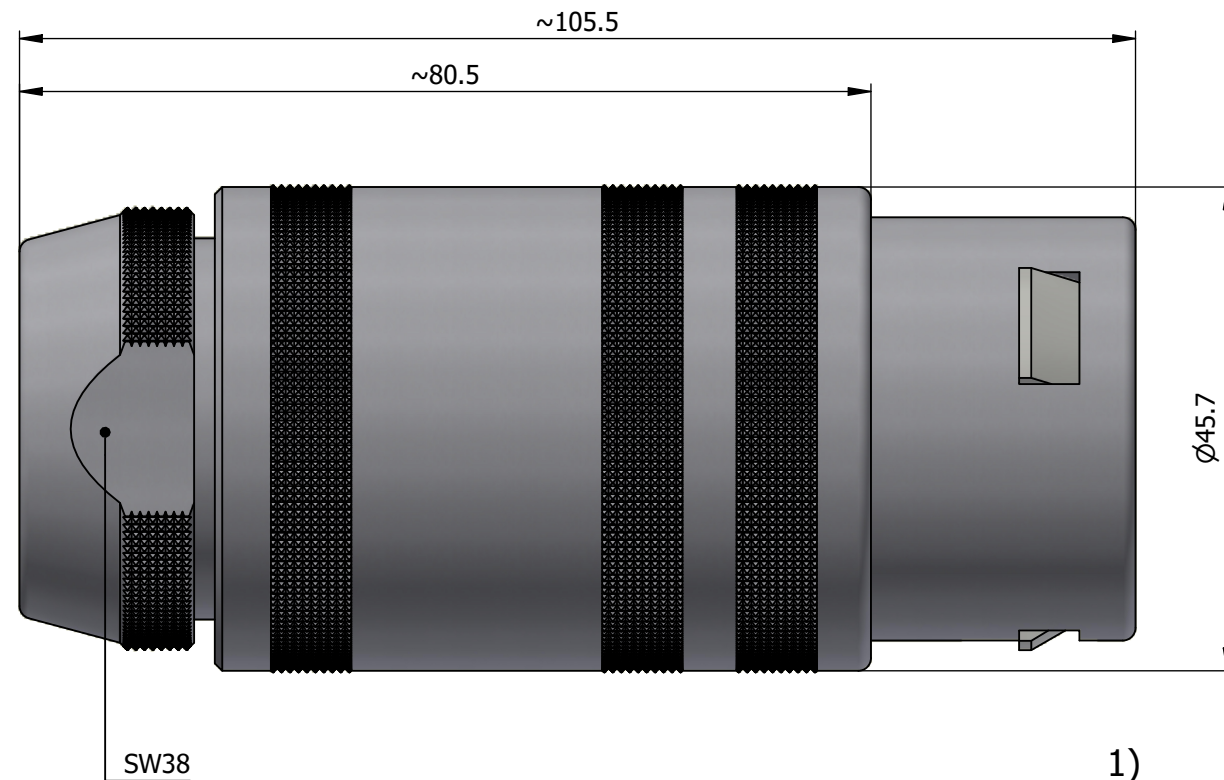

All dimensions are in millimeters (mm)

Alignment Key
Front View

Insert Configuration
Rear View

Note:

1) This picture is generic and for illustrative purposes only, and may show different keying, materials, colour, finish, and contact configuration. Minor shape or feature variations to actual item may be present.

All additional information are documented on the datasheet (See below link or QR Code)
www.lemo.com/pdf/FFA.6S.320.CLAC21.pdf

Model	Series	Insert Config.	Housing	Insulator	Contact	Collet Type	Cable Ø	Variant
FFA	6S	320						CLAC21