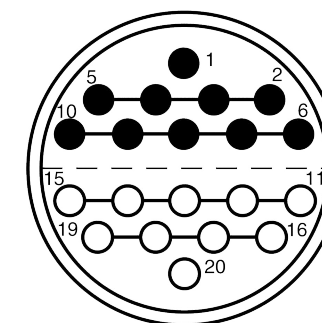

All dimensions are in millimeters (mm)

Alignment Key
Front View

Insert Configuration
Rear View

Note:

1) This picture is generic and for illustrative purposes only, and may show different keying, materials, colour, finish, and contact configuration. Minor shape or feature variations to actual item may be present.

All additional information are documented on the datasheet (See below link or QR Code)
www.lemo.com/pdf/FFA.6S.320.CLAC21.pdf

Model	Series	Insert Config.	Housing	Insulator	Contact	Collet Type	Cable Ø	Variant
FFA	6S	320						CLAC21