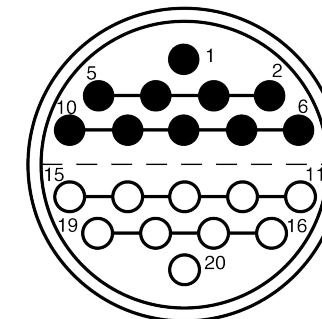

All dimensions are in millimeters (mm)

Alignment Key
Front View

Insert Configuration
Rear View

Note:

1) This picture is generic and for illustrative purposes only, and may show different keying, materials, colour, finish, and contact configuration. Minor shape or feature variations to actual item may be present.

All additional information are documented on the datasheet (See below link or QR Code)
www.lemo.com/pdf/FFA.6S.320.CLAC30.pdf

Model: FFA
 Series: 6S
 Insert Config.: 320
 Housing: CLAC
 Insulator: 3
 Contact: 2
 Collet Type: 0
 Cable Ø: 3
 Variant: 0