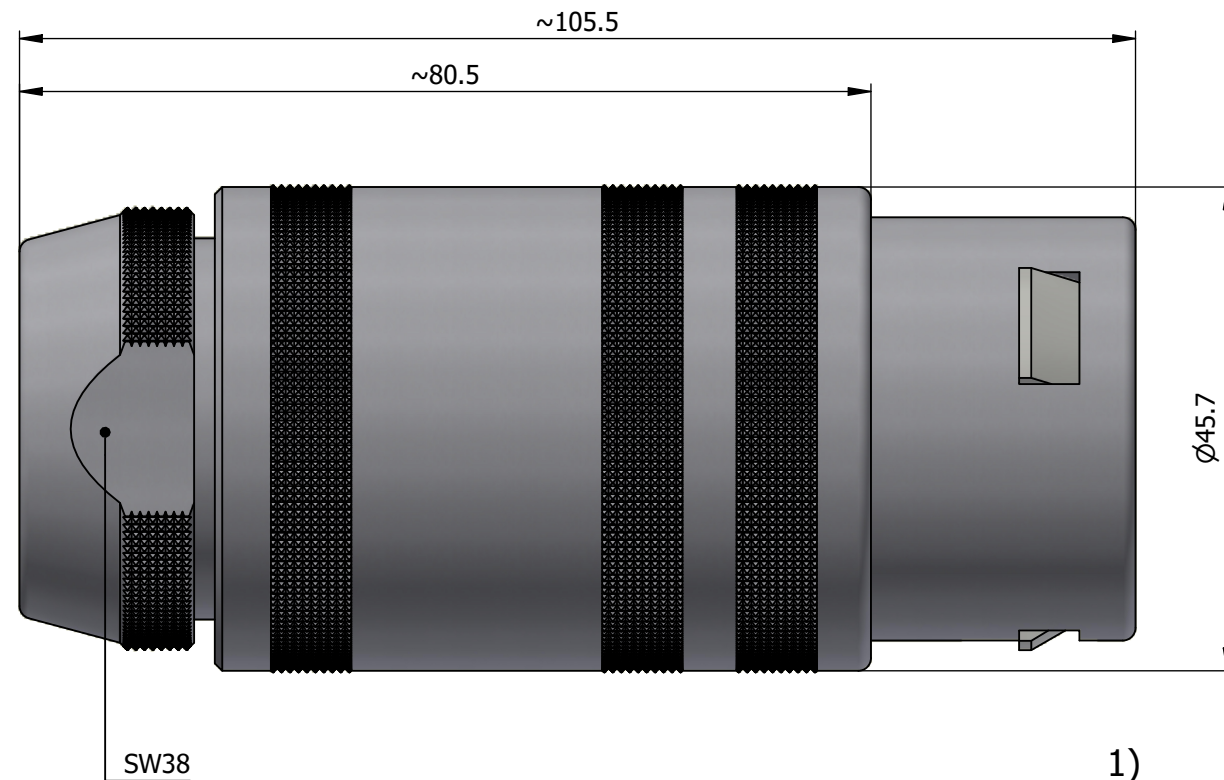

All dimensions are in millimeters (mm)

Alignment Key
Front View

Insert Configuration
Rear View

Note:

1) This picture is generic and for illustrative purposes only, and may show different keying, materials, colour, finish, and contact configuration. Minor shape or feature variations to actual item may be present.

All additional information are documented on the datasheet (See below link or QR Code)
www.lemo.com/pdf/FFA.6S.320.CLAC30.pdf

Model: FFA
 Series: 6S
 Insert Config.: 320
 Housing: CLAC
 Insulator: 3
 Contact: 2
 Collet Type: 0
 Cable Ø: 3
 Variant: 0