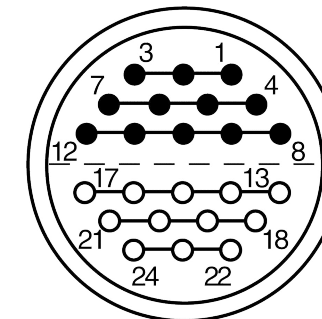

All dimensions are in millimeters (mm)

Alignment Key
Front View

Insert Configuration
Rear View

Note:

1) This picture is generic and for illustrative purposes only, and may show different keying, materials, colour, finish, and contact configuration. Minor shape or feature variations to actual item may be present.

All additional information are documented on the datasheet (See below link or QR Code)
www.lemo.com/pdf/FFA.6S.324.CLAC13.pdf

Model	Series	Insert Config.	Housing	Insulator	Contact	Collet Type	Cable Ø	Variant
FFA	6S	324				CLAC	13	