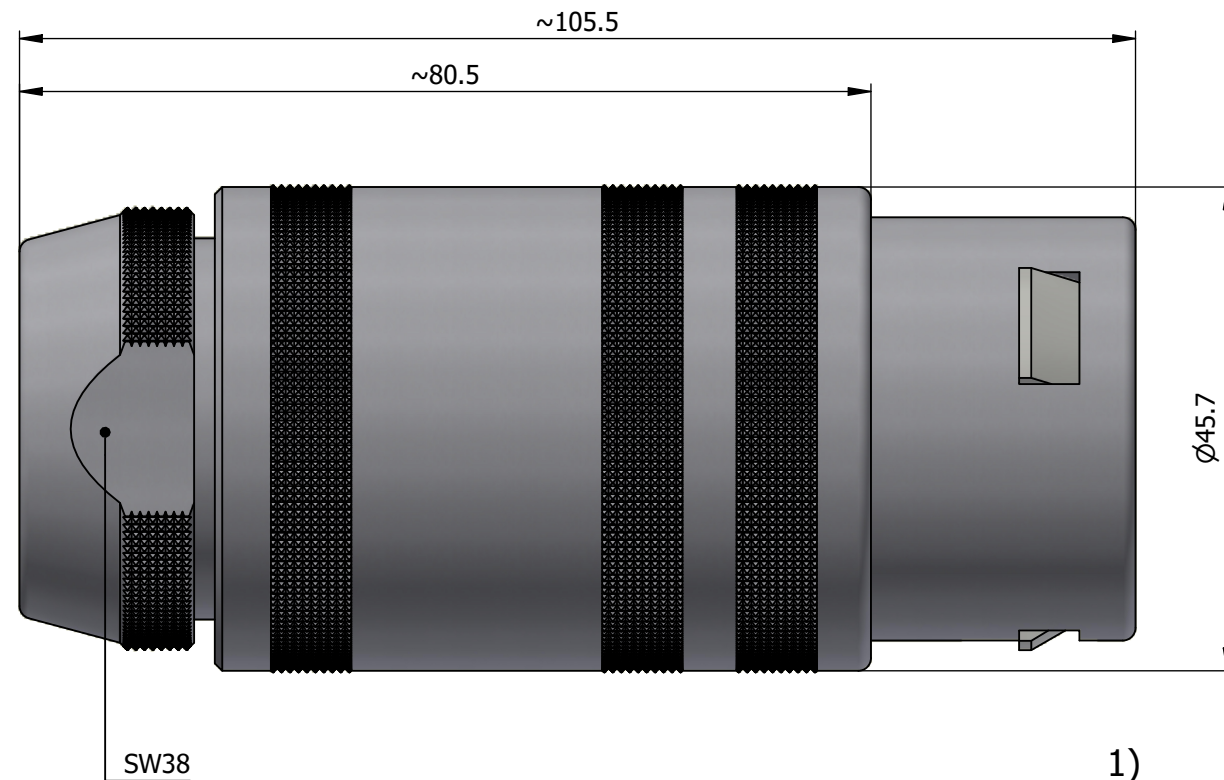

All dimensions are in millimeters (mm)

Alignment Key
Front View

Insert Configuration
Rear View

Note:

1) This picture is generic and for illustrative purposes only, and may show different keying, materials, colour, finish, and contact configuration. Minor shape or feature variations to actual item may be present.

All additional information are documented on the datasheet (See below link or QR Code)
www.lemo.com/pdf/FFA.6S.324.CLAC13.pdf

Model	Series	Insert Config.	Housing	Insulator	Contact	Collet Type	Cable Ø	Variant
FFA	6S	324				CLAC	13	