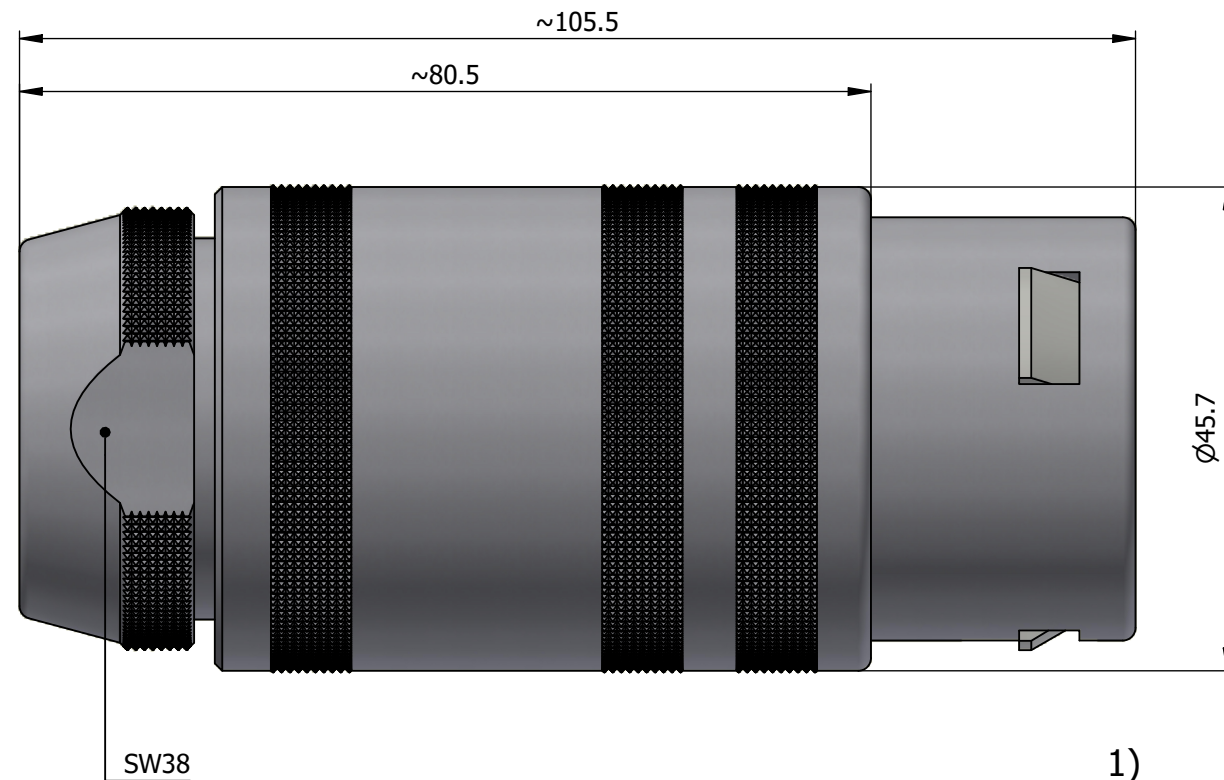

All dimensions are in millimeters (mm)

Alignment Key
Front View

Insert Configuration
Rear View

Note:

1) This picture is generic and for illustrative purposes only, and may show different keying, materials, colour, finish, and contact configuration. Minor shape or feature variations to actual item may be present.

All additional information are documented on the datasheet (See below link or QR Code)
www.lemo.com/pdf/FFA.6S.324.CLAC18.pdf

Model	Series	Insert Config.	Housing	Insulator	Contact	Collet Type	Cable Ø	Variant
FFA	6S	324				CLAC	18	