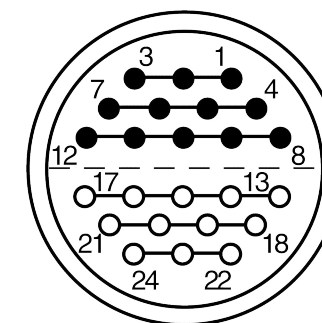

All dimensions are in millimeters (mm)

Alignment Key
Front View

Insert Configuration
Rear View

Note:

1) This picture is generic and for illustrative purposes only, and may show different keying, materials, colour, finish, and contact configuration. Minor shape or feature variations to actual item may be present.

All additional information are documented on the datasheet (See below link or QR Code)
www.lemo.com/pdf/FFA.6S.324.CLAC18.pdf

Model	Series	Insert Config.	Housing	Insulator	Contact	Collet Type	Cable Ø	Variant
FFA	6S	324				CLAC	18	