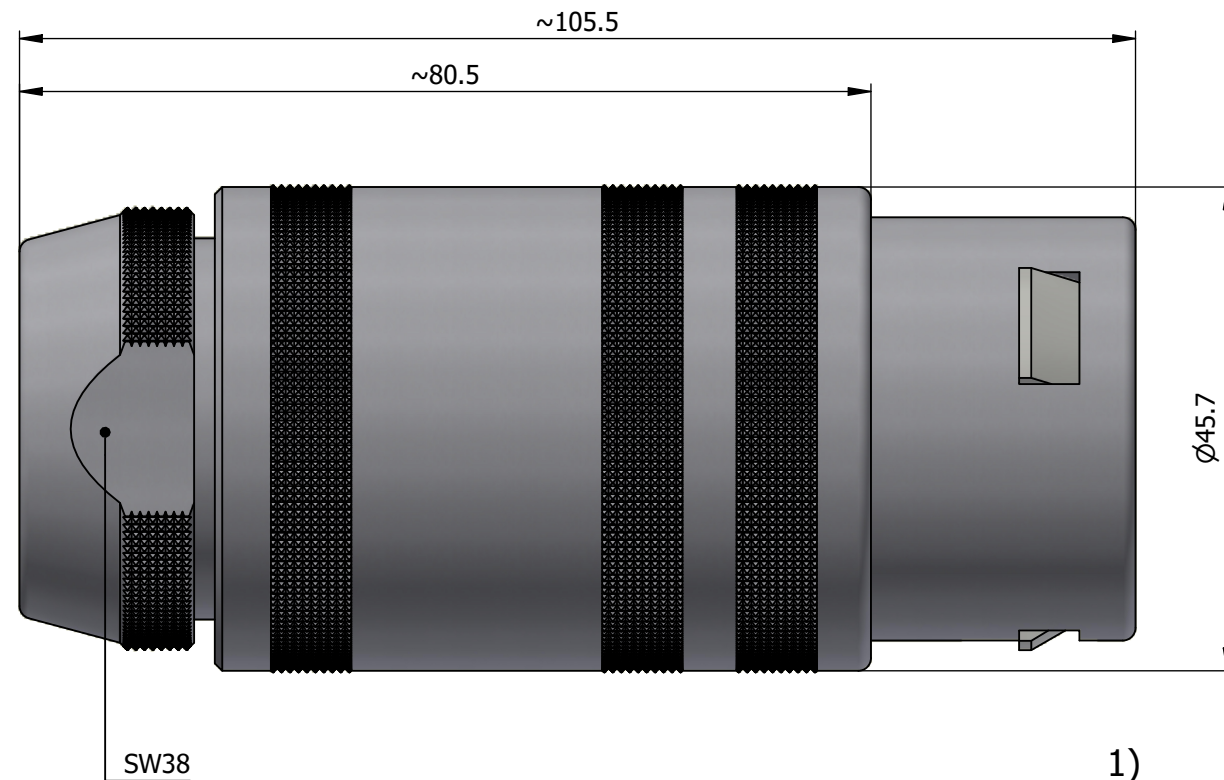

All dimensions are in millimeters (mm)

Alignment Key
Front View

Insert Configuration
Rear View

Note:

1) This picture is generic and for illustrative purposes only, and may show different keying, materials, colour, finish, and contact configuration. Minor shape or feature variations to actual item may be present.

All additional information are documented on the datasheet (See below link or QR Code)
www.lemo.com/pdf/FFA.6S.324.CLAC20.pdf

Model	Series	Insert Config.	Housing	Insulator	Contact	Collet Type	Cable Ø	Variant
FFA	6S	324				CLAC	20	