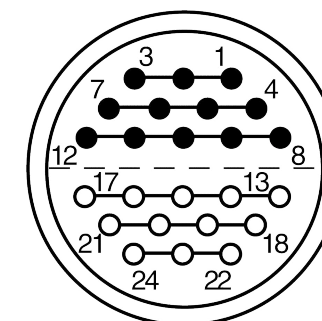

All dimensions are in millimeters (mm)

Alignment Key
Front View

Insert Configuration
Rear View

Note:

1) This picture is generic and for illustrative purposes only, and may show different keying, materials, colour, finish, and contact configuration. Minor shape or feature variations to actual item may be present.

All additional information are documented on the datasheet (See below link or QR Code)
www.lemo.com/pdf/FFA.6S.324.CLAC20.pdf

Model	Series	Insert Config.	Housing	Insulator	Contact	Collet Type	Cable Ø	Variant
FFA	6S	324				CLAC	20	