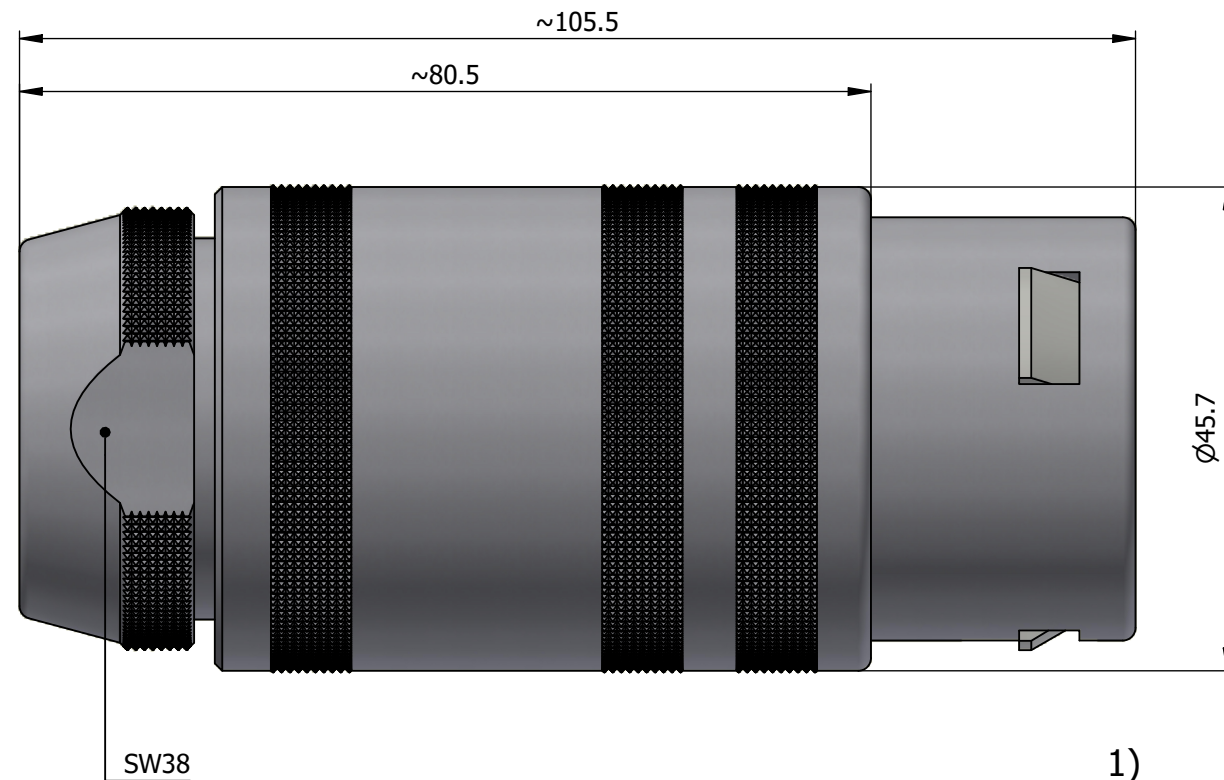

All dimensions are in millimeters (mm)

Alignment Key  
Front View

Insert Configuration  
Rear View

**Note:**

1) This picture is generic and for illustrative purposes only, and may show different keying, materials, colour, finish, and contact configuration. Minor shape or feature variations to actual item may be present.

All additional information are documented on the datasheet (See below link or QR Code)  
[www.lemo.com/pdf/FFA.6S.324.CLAC29.pdf](http://www.lemo.com/pdf/FFA.6S.324.CLAC29.pdf)

Model	Series	Insert Config.	Housing	Insulator	Contact	Collet Type	Cable Ø	Variant
FFA	6S	324						CLAC29