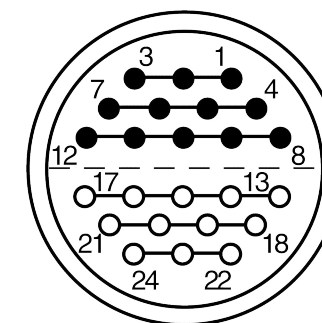

All dimensions are in millimeters (mm)

Alignment Key  
Front View

Insert Configuration  
Rear View

**Note:**

1) This picture is generic and for illustrative purposes only, and may show different keying, materials, colour, finish, and contact configuration. Minor shape or feature variations to actual item may be present.

All additional information are documented on the datasheet (See below link or QR Code)  
[www.lemo.com/pdf/FFA.6S.324.CLAC29.pdf](http://www.lemo.com/pdf/FFA.6S.324.CLAC29.pdf)

Model	Series	Insert Config.	Housing	Insulator	Contact	Collet Type	Cable Ø	Variant
FFA	6S	324						CLAC29