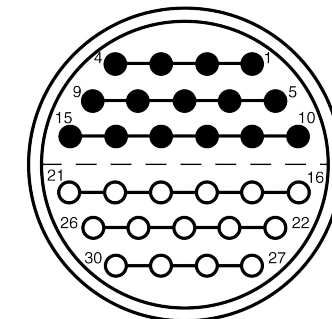

All dimensions are in millimeters (mm)

Alignment Key
Front View

Insert Configuration
Rear View

Note:

1) This picture is generic and for illustrative purposes only, and may show different keying, materials, colour, finish, and contact configuration. Minor shape or feature variations to actual item may be present.

All additional information are documented on the datasheet (See below link or QR Code)
www.lemo.com/pdf/FFA.6S.330.CLAC27.pdf

Model	Series	Insert Config.	Housing	Insulator	Contact	Collet Type	Cable Ø	Variant
FFA	6S	330				CLAC	27	