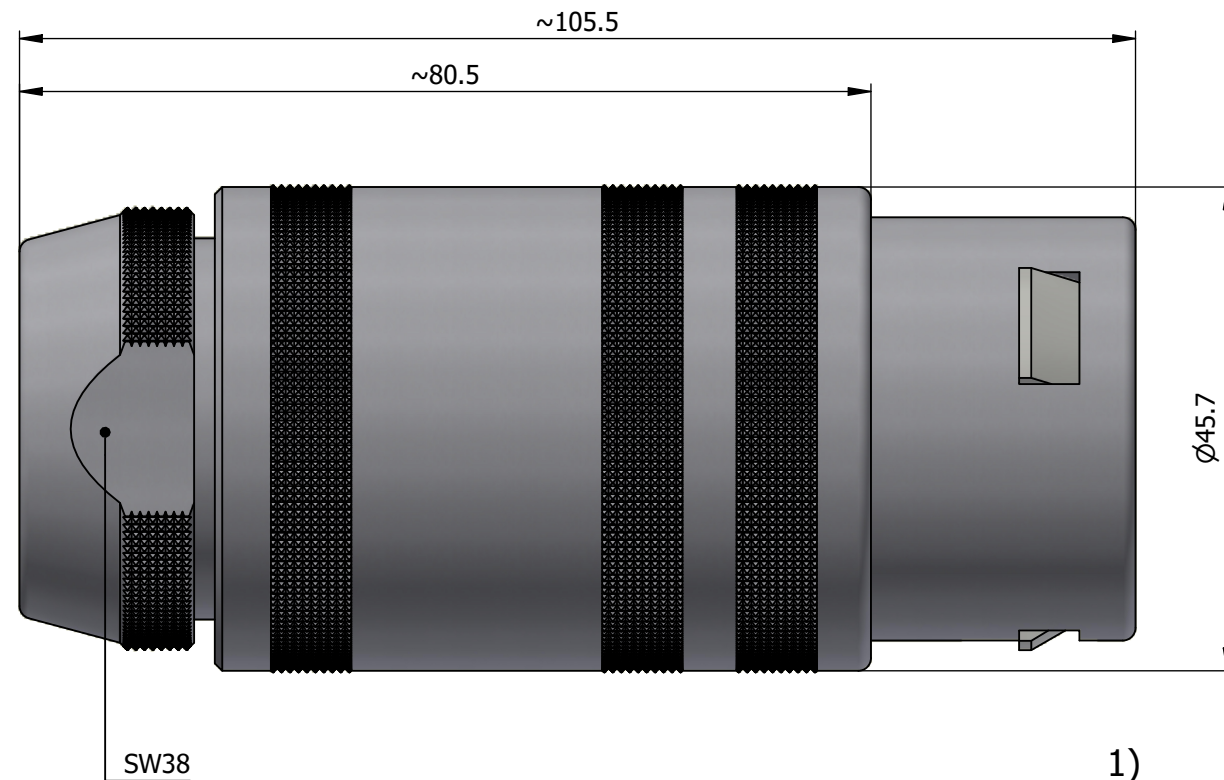

All dimensions are in millimeters (mm)

Alignment Key
Front View

Insert Configuration
Rear View

Note:

1) This picture is generic and for illustrative purposes only, and may show different keying, materials, colour, finish, and contact configuration. Minor shape or feature variations to actual item may be present.

All additional information are documented on the datasheet (See below link or QR Code)
www.lemo.com/pdf/FFA.6S.330.CLAC27.pdf

Model	Series	Insert Config.	Housing	Insulator	Contact	Collet Type	Cable Ø	Variant
FFA	6S	330				CLAC	27	