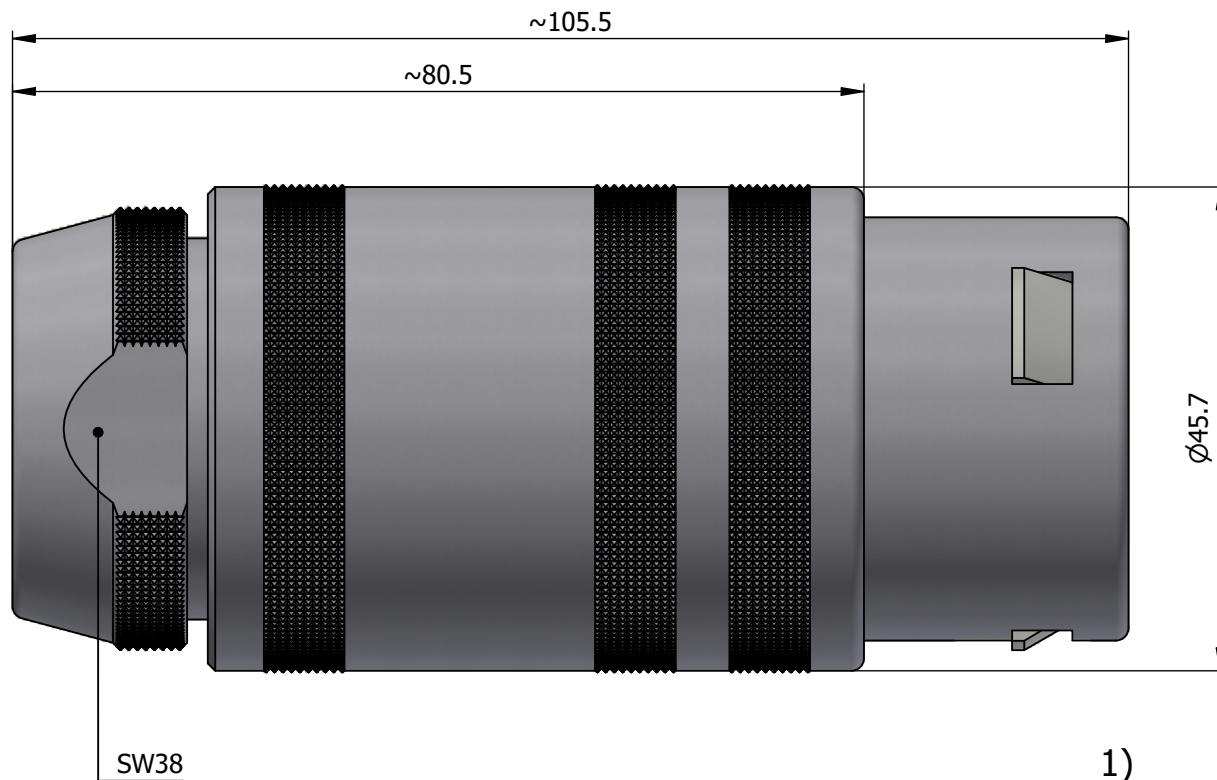

All dimensions are in millimeters (mm)

Alignment Key
Front View

Insert Configuration
Rear View

Note:

1) This picture is generic and for illustrative purposes only, and may show different keying, materials, colour, finish, and contact configuration. Minor shape or feature variations to actual item may be present.

All additional information are documented on the datasheet (See below link or QR Code)
www.lemo.com/pdf/FFA.6S.330.CLAC30.pdf

Model	Series	Insert Config.	Housing	Insulator	Contact	Collet Type	Cable Ø	Variant
FFA	6S	330				CLAC	30	30