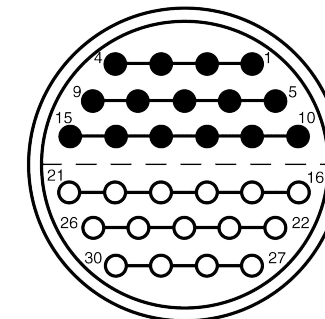

All dimensions are in millimeters (mm)

Alignment Key
Front View

Insert Configuration
Rear View

Note:

1) This picture is generic and for illustrative purposes only, and may show different keying, materials, colour, finish, and contact configuration. Minor shape or feature variations to actual item may be present.

All additional information are documented on the datasheet (See below link or QR Code)
www.lemo.com/pdf/FFA.6S.330.CLAC30.pdf

Model	Series	Insert Config.	Housing	Insulator	Contact	Collet Type	Cable Ø	Variant
FFA	6S	330				CLAC	30	30