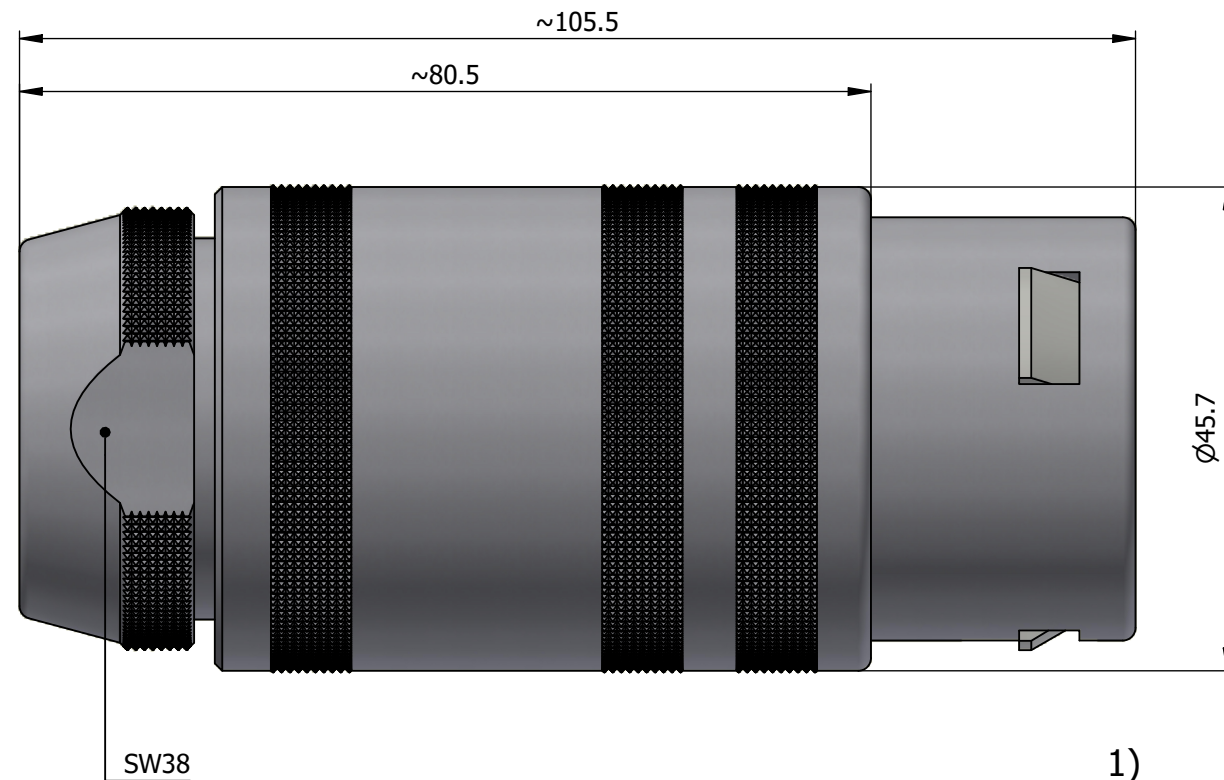

All dimensions are in millimeters (mm)

Alignment Key
Front View

Insert Configuration
Rear View

Note:

1) This picture is generic and for illustrative purposes only, and may show different keying, materials, colour, finish, and contact configuration. Minor shape or feature variations to actual item may be present.

All additional information are documented on the datasheet (See below link or QR Code)
www.lemo.com/pdf/FFA.6S.336.CLAC12.pdf

Model	Series	Insert Config.	Housing	Insulator	Contact	Collet Type	Cable Ø	Variant
FFA	6S	336				CLAC	12	