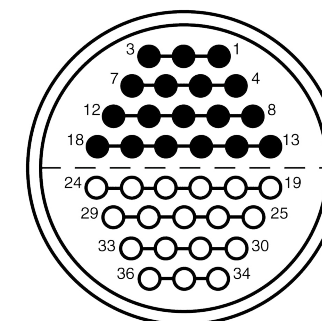

All dimensions are in millimeters (mm)

Alignment Key
Front View

Insert Configuration
Rear View

Note:

1) This picture is generic and for illustrative purposes only, and may show different keying, materials, colour, finish, and contact configuration. Minor shape or feature variations to actual item may be present.

All additional information are documented on the datasheet (See below link or QR Code)
www.lemo.com/pdf/FFA.6S.336.CLAC12.pdf

Model	Series	Insert Config.	Housing	Insulator	Contact	Collet Type	Cable Ø	Variant
FFA	6S	336				CLAC	12	