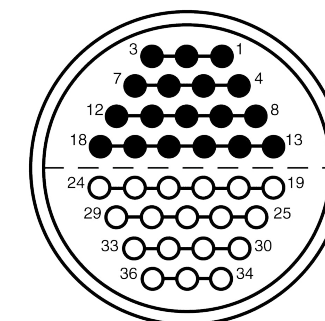

All dimensions are in millimeters (mm)

Alignment Key
Front View

Insert Configuration
Rear View

Note:

1) This picture is generic and for illustrative purposes only, and may show different keying, materials, colour, finish, and contact configuration. Minor shape or feature variations to actual item may be present.

All additional information are documented on the datasheet (See below link or QR Code)
www.lemo.com/pdf/FFA.6S.336.CLAC30.pdf

Model	Series	Insert Config.	Housing	Insulator	Contact	Collet Type	Cable Ø	Variant
FFA	6S	336				CLAC	30	