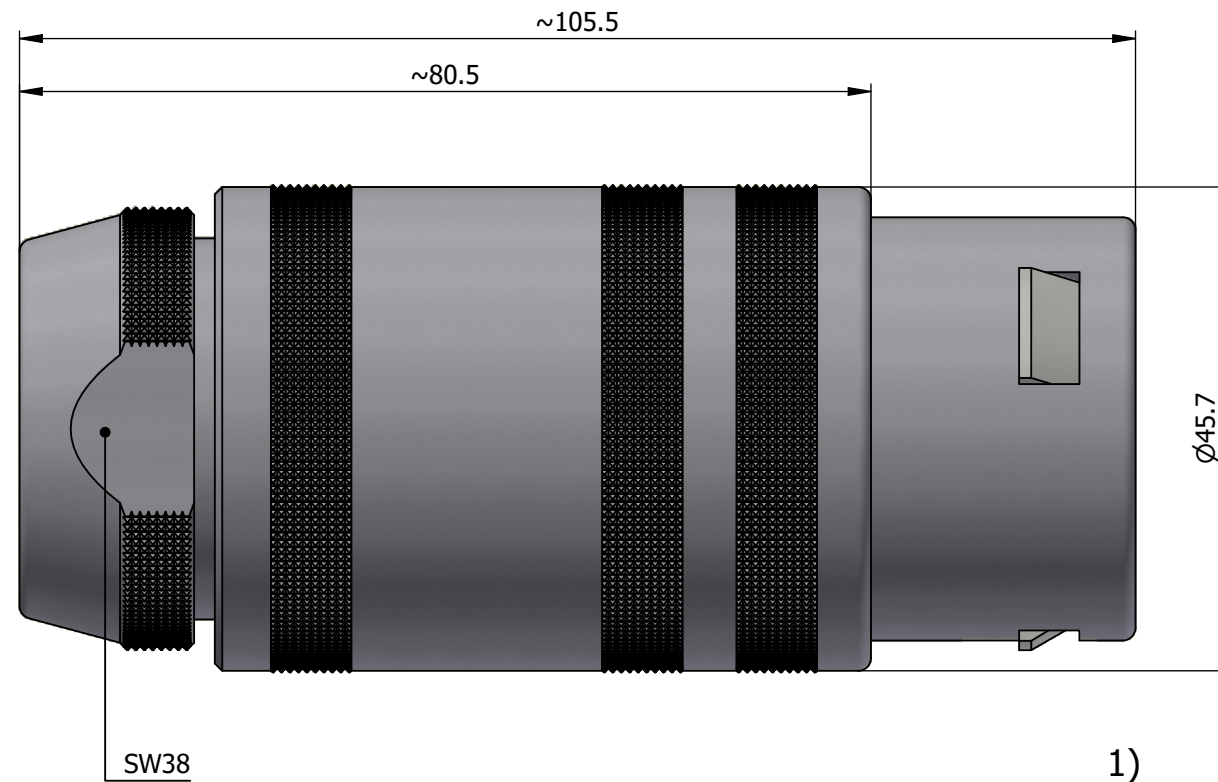

All dimensions are in millimeters (mm)

Alignment Key
Front View

Insert Configuration
Rear View

Note:

1) This picture is generic and for illustrative purposes only, and may show different keying, materials, colour, finish, and contact configuration. Minor shape or feature variations to actual item may be present.

All additional information are documented on the datasheet (See below link or QR Code)
www.lemo.com/pdf/FFA.6S.336.CLAC30.pdf

Model	Series	Insert Config.	Housing	Insulator	Contact	Collet Type	Cable Ø	Variant
FFA	6S	336				CLAC	30	