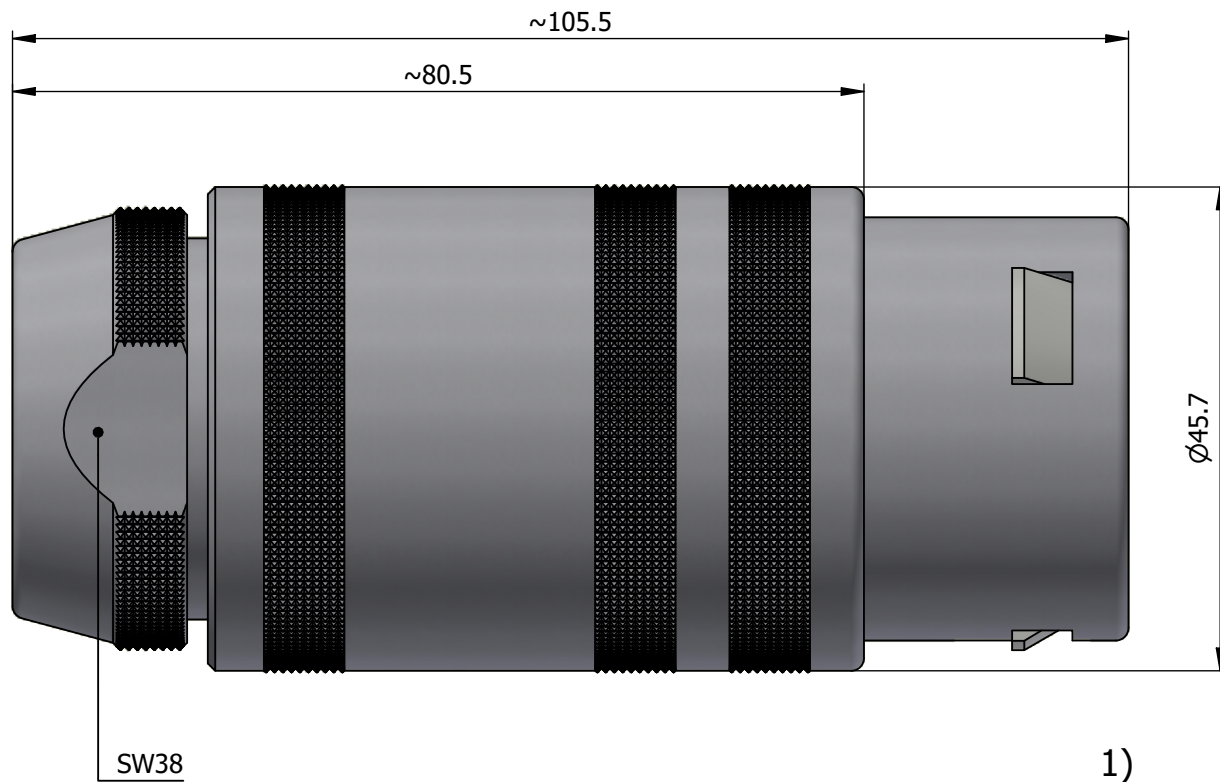

All dimensions are in millimeters (mm)

Alignment Key  
Front View

Insert Configuration  
Rear View

**Note:**

1) This picture is generic and for illustrative purposes only, and may show different keying, materials, colour, finish, and contact configuration. Minor shape or feature variations to actual item may be present.

All additional information are documented on the datasheet (See below link or QR Code)  
[www.lemo.com/pdf/FFA.6S.340.CLAC30.pdf](http://www.lemo.com/pdf/FFA.6S.340.CLAC30.pdf)

Model	Series	Insert Config.	Housing	Insulator	Contact	Collet Type	Cable Ø	Variant
FFA	6S	340	CLAC	30				