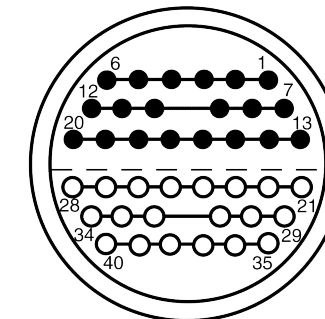

All dimensions are in millimeters (mm)

Alignment Key  
Front View

Insert Configuration  
Rear View

**Note:**

1) This picture is generic and for illustrative purposes only, and may show different keying, materials, colour, finish, and contact configuration. Minor shape or feature variations to actual item may be present.

All additional information are documented on the datasheet (See below link or QR Code)  
[www.lemo.com/pdf/FFA.6S.340.CLAC30.pdf](http://www.lemo.com/pdf/FFA.6S.340.CLAC30.pdf)

Model	Series	Insert Config.	Housing	Insulator	Contact	Collet Type	Cable Ø	Variant
FFA	6S	340	CLAC	30				