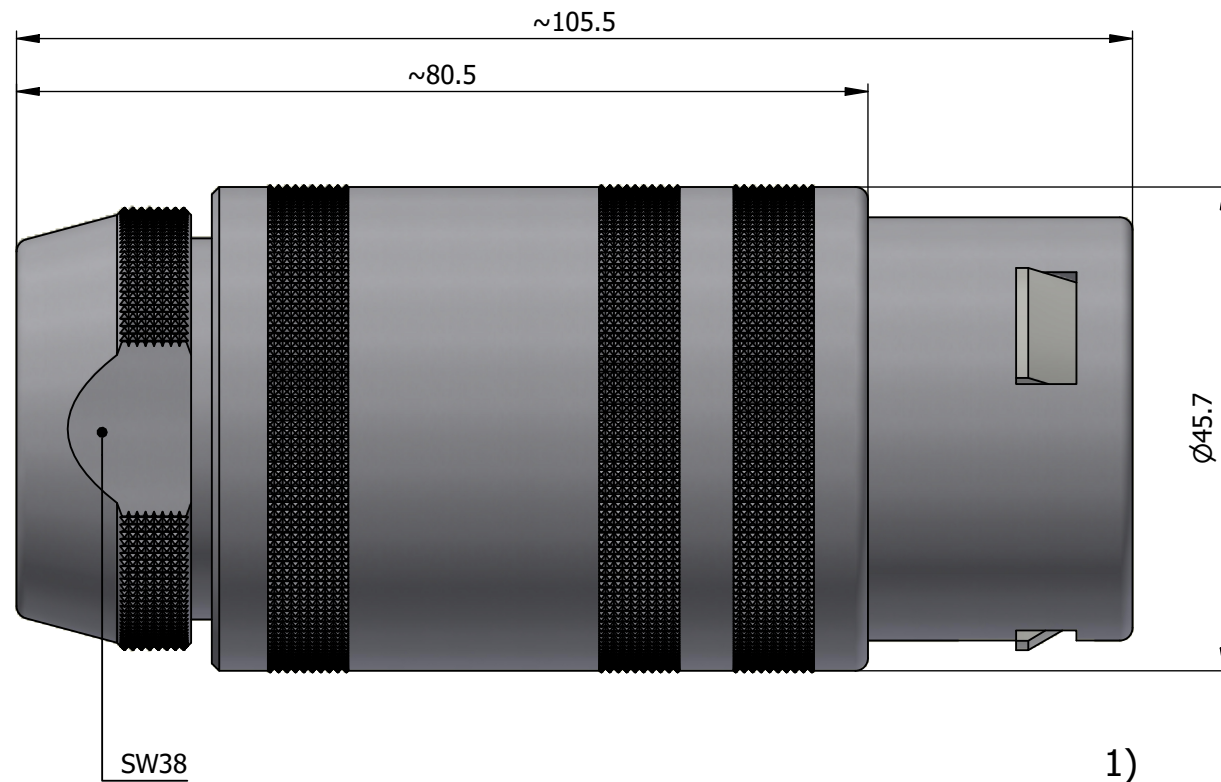

All dimensions are in millimeters (mm)

Alignment Key  
Front View

Insert Configuration  
Rear View

**Note:**

1) This picture is generic and for illustrative purposes only, and may show different keying, materials, colour, finish, and contact configuration. Minor shape or feature variations to actual item may be present.

All additional information are documented on the datasheet (See below link or QR Code)  
[www.lemo.com/pdf/FFA.6S.348.CLAC14.pdf](http://www.lemo.com/pdf/FFA.6S.348.CLAC14.pdf)

Model	Series	Insert Config.	Housing	Insulator	Contact	Collet Type	Cable Ø	Variant
FFA	6S	348				CLAC	14	