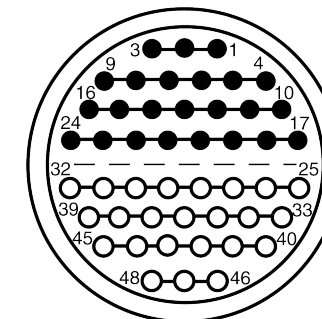

All dimensions are in millimeters (mm)

Alignment Key  
Front View

Insert Configuration  
Rear View

**Note:**

1) This picture is generic and for illustrative purposes only, and may show different keying, materials, colour, finish, and contact configuration. Minor shape or feature variations to actual item may be present.

All additional information are documented on the datasheet (See below link or QR Code)  
[www.lemo.com/pdf/FFA.6S.348.CLAC14.pdf](http://www.lemo.com/pdf/FFA.6S.348.CLAC14.pdf)

Model	Series	Insert Config.	Housing	Insulator	Contact	Collet Type	Cable Ø	Variant
FFA	6S	348				CLAC	14	

Datasheet

**Straight plug, cable collet**  
Series 6S

**LEMO**  
LEMO SA  
Chemin des Champs-Courbes 28  
1024 Ecublens - SWITZERLAND

Tel. (+41 21) 695 16 00  
email : info@lemo.com  
www.lemo.com

CD

Drawn	04.04.2024	MARI / MARI
Checked	04.04.2024	OBAR
Modified	00	04.04.2024 / MARI
DO NOT SCALE DRAWING		