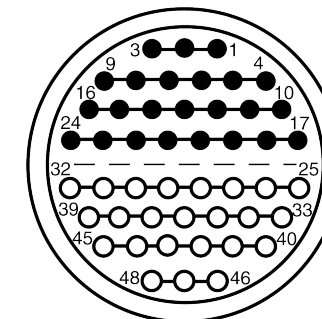

All dimensions are in millimeters (mm)

Alignment Key
Front View

Insert Configuration
Rear View

Note:

1) This picture is generic and for illustrative purposes only, and may show different keying, materials, colour, finish, and contact configuration. Minor shape or feature variations to actual item may be present.

All additional information are documented on the datasheet (See below link or QR Code)
www.lemo.com/pdf/FFA.6S.348.CLAC23.pdf

Model	Series	Insert Config.	Housing	Insulator	Contact	Collet Type	Cable Ø	Variant
FFA	6S	348				CLAC	23	