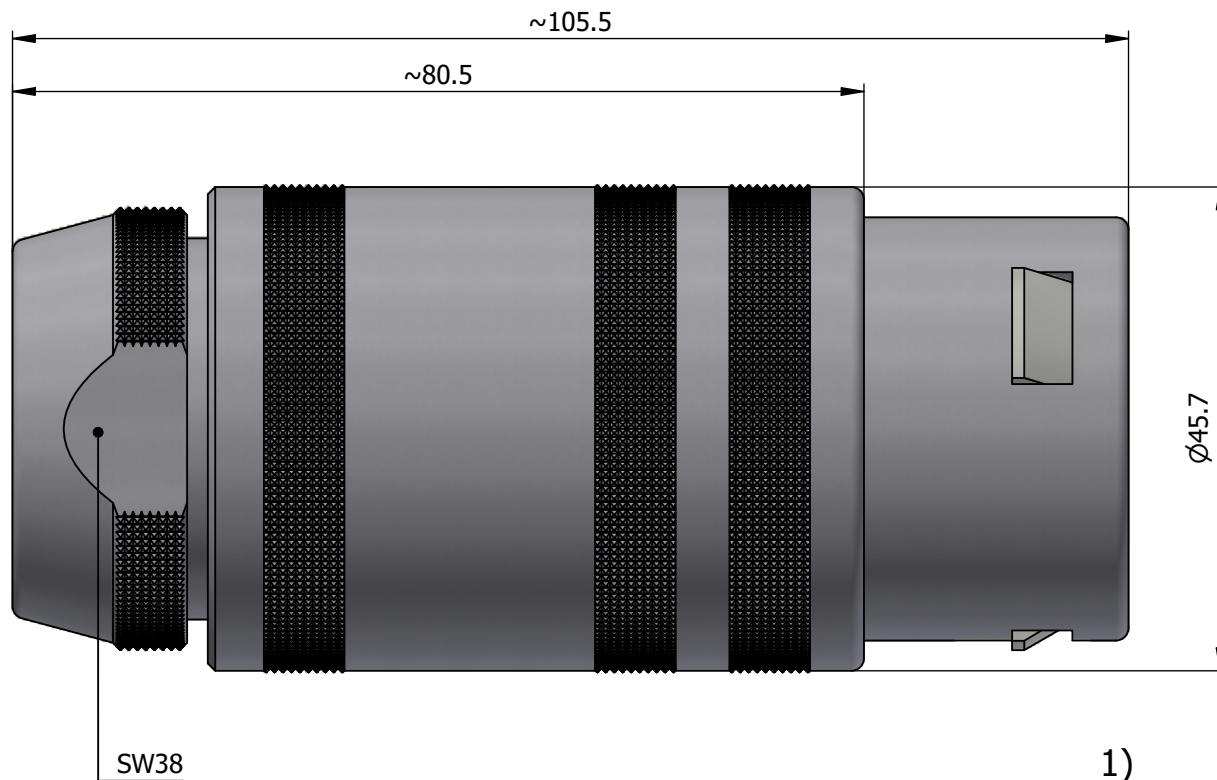

All dimensions are in millimeters (mm)

Alignment Key
Front View

Insert Configuration
Rear View

Note:

1) This picture is generic and for illustrative purposes only, and may show different keying, materials, colour, finish, and contact configuration. Minor shape or feature variations to actual item may be present.

All additional information are documented on the datasheet (See below link or QR Code)
www.lemo.com/pdf/FFA.6S.348.CLAC23.pdf

Model	Series	Insert Config.	Housing	Insulator	Contact	Collet Type	Cable Ø	Variant
FFA	6S	348				CLAC	23	