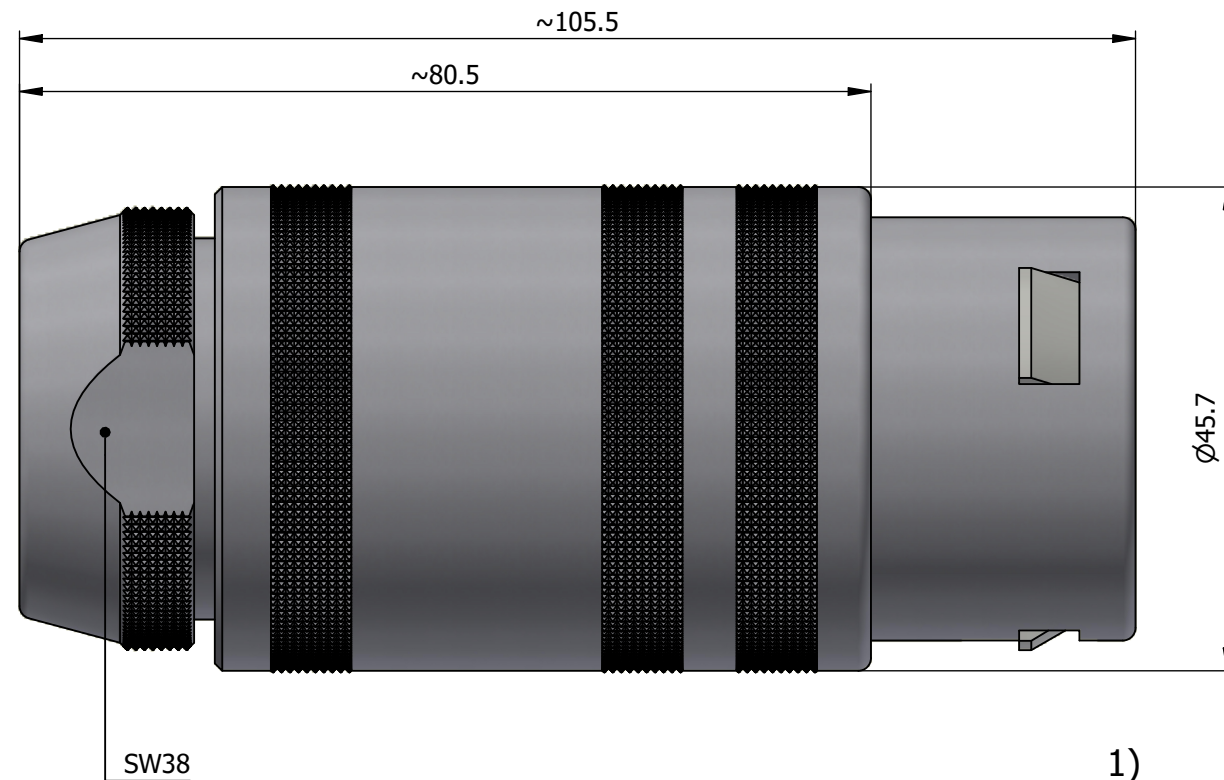

All dimensions are in millimeters (mm)

Alignment Key  
Front View

Insert Configuration  
Rear View

**Note:**

1) This picture is generic and for illustrative purposes only, and may show different keying, materials, colour, finish, and contact configuration. Minor shape or feature variations to actual item may be present.

All additional information are documented on the datasheet (See below link or QR Code)  
[www.lemo.com/pdf/FFA.6S.348.CLAC28.pdf](http://www.lemo.com/pdf/FFA.6S.348.CLAC28.pdf)

Model	Series	Insert Config.	Housing	Insulator	Contact	Collet Type	Cable Ø	Variant
FFA	6S	348				CLAC	28	