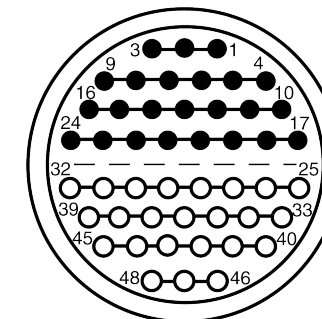

All dimensions are in millimeters (mm)

Alignment Key  
Front View

Insert Configuration  
Rear View

**Note:**

1) This picture is generic and for illustrative purposes only, and may show different keying, materials, colour, finish, and contact configuration. Minor shape or feature variations to actual item may be present.

All additional information are documented on the datasheet (See below link or QR Code)  
[www.lemo.com/pdf/FFA.6S.348.CLAC28.pdf](http://www.lemo.com/pdf/FFA.6S.348.CLAC28.pdf)

Model	Series	Insert Config.	Housing	Insulator	Contact	Collet Type	Cable Ø	Variant
FFA	6S	348				CLAC	28	