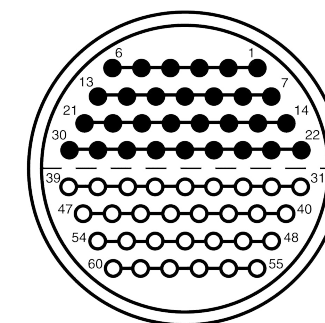

All dimensions are in millimeters (mm)

Alignment Key  
Front View

Insert Configuration  
Rear View

**Note:**

1) This picture is generic and for illustrative purposes only, and may show different keying, materials, colour, finish, and contact configuration. Minor shape or feature variations to actual item may be present.

All additional information are documented on the datasheet (See below link or QR Code)  
[www.lemo.com/pdf/FFA.6S.360.CLAC13.pdf](http://www.lemo.com/pdf/FFA.6S.360.CLAC13.pdf)

Model	Series	Insert Config.	Housing	Insulator	Contact	Collet Type	Cable Ø	Variant
FFA	6S	360						CLAC13