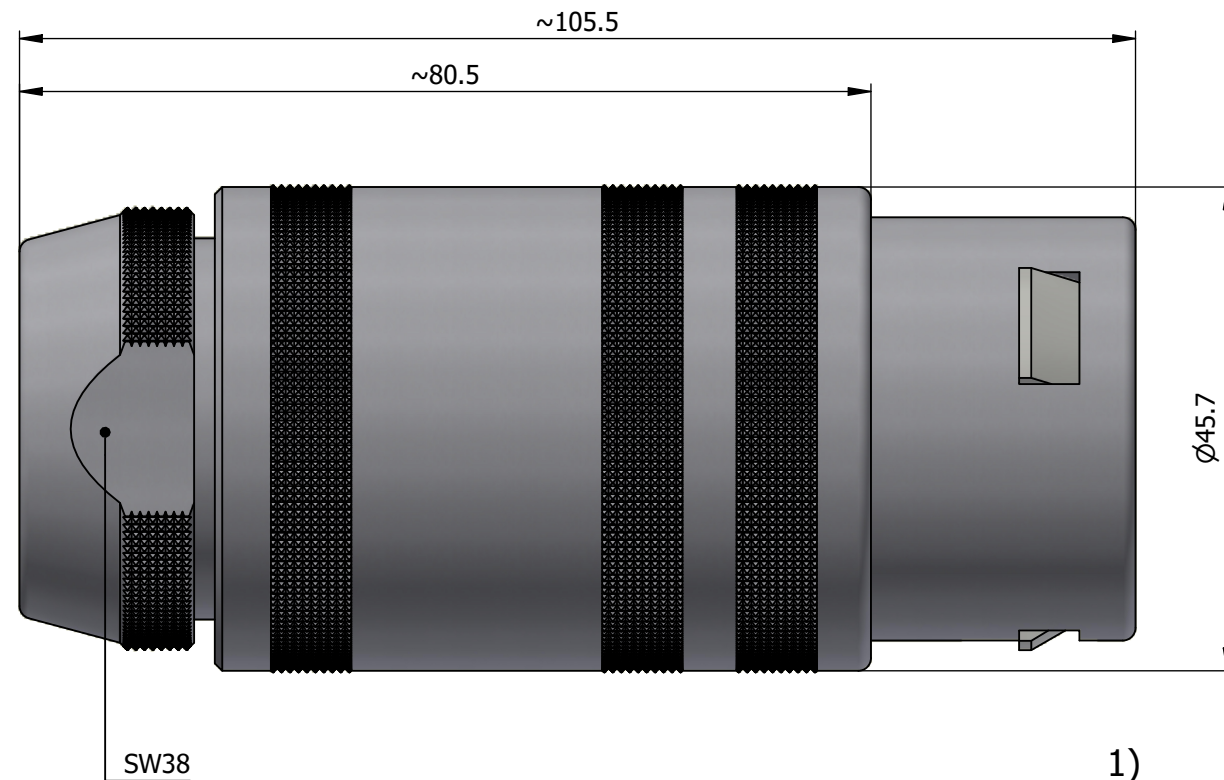

All dimensions are in millimeters (mm)

Alignment Key  
Front View

Insert Configuration  
Rear View

**Note:**

1) This picture is generic and for illustrative purposes only, and may show different keying, materials, colour, finish, and contact configuration. Minor shape or feature variations to actual item may be present.

All additional information are documented on the datasheet (See below link or QR Code)  
[www.lemo.com/pdf/FFA.6S.360.CLAC13.pdf](http://www.lemo.com/pdf/FFA.6S.360.CLAC13.pdf)

Model	Series	Insert Config.	Housing	Insulator	Contact	Collet Type	Cable Ø	Variant
FFA	6S	360						CLAC13