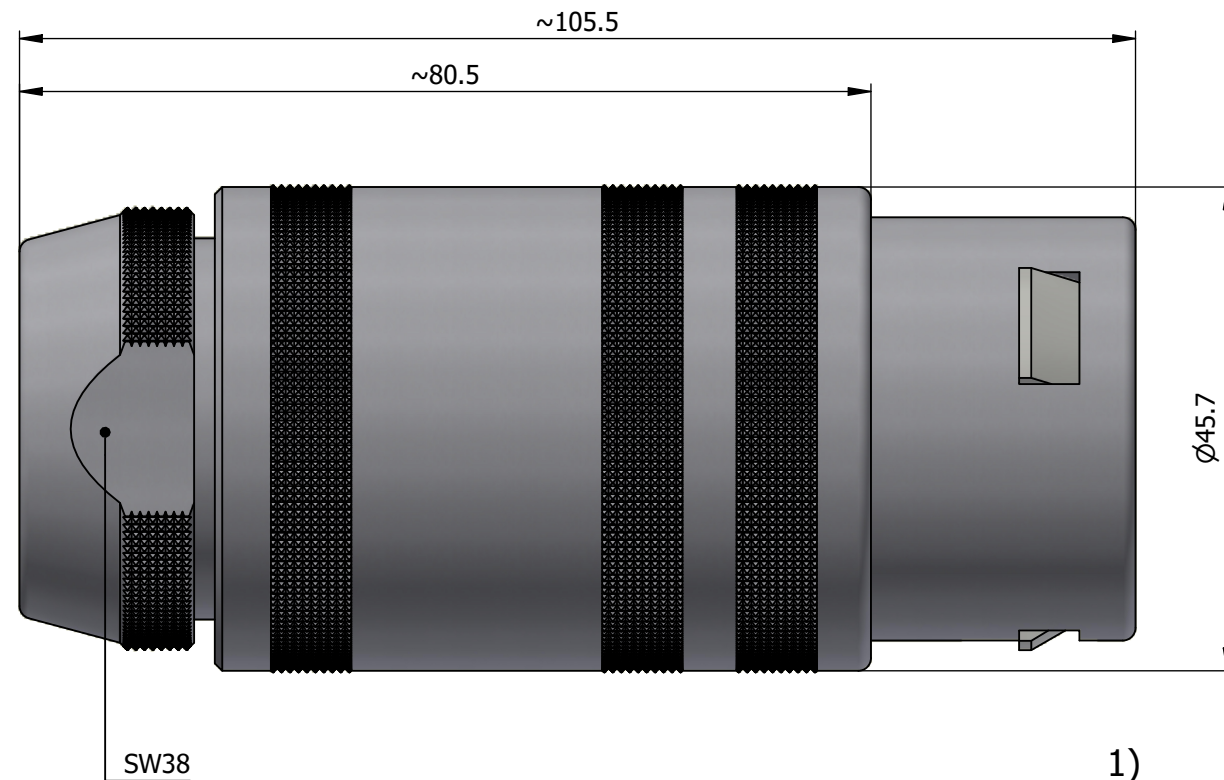

All dimensions are in millimeters (mm)

Alignment Key
Front View

Insert Configuration
Rear View

Note:

1) This picture is generic and for illustrative purposes only, and may show different keying, materials, colour, finish, and contact configuration. Minor shape or feature variations to actual item may be present.

All additional information are documented on the datasheet (See below link or QR Code)
www.lemo.com/pdf/FFA.6S.360.CLAC15.pdf

Model Series Insert Config. Housing Insulator Contact Collet Type Cable Ø Variant
FFA.6S.360.CLAC15