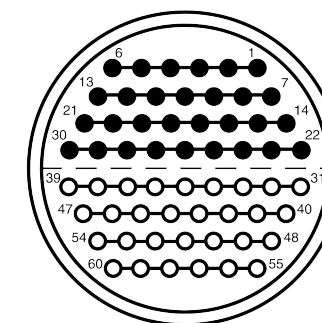

All dimensions are in millimeters (mm)

Alignment Key
Front View

Insert Configuration
Rear View

Note:

1) This picture is generic and for illustrative purposes only, and may show different keying, materials, colour, finish, and contact configuration. Minor shape or feature variations to actual item may be present.

All additional information are documented on the datasheet (See below link or QR Code)
www.lemo.com/pdf/FFA.6S.360.CLAC15.pdf

Model Series Insert Config. Housing Insulator Contact Collet Type Cable Ø Variant
FFA.6S.360.CLAC15