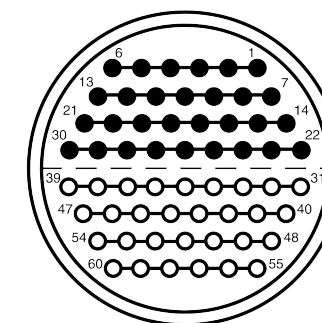

All dimensions are in millimeters (mm)

Alignment Key
Front View

Insert Configuration
Rear View

Note:

1) This picture is generic and for illustrative purposes only, and may show different keying, materials, colour, finish, and contact configuration. Minor shape or feature variations to actual item may be present.

All additional information are documented on the datasheet (See below link or QR Code)
www.lemo.com/pdf/FFA.6S.360.CLAC20.pdf

Model	Series	Insert Config.	Housing	Insulator	Contact	Collet Type	Cable Ø	Variant
FFA	6S	360						CLAC20