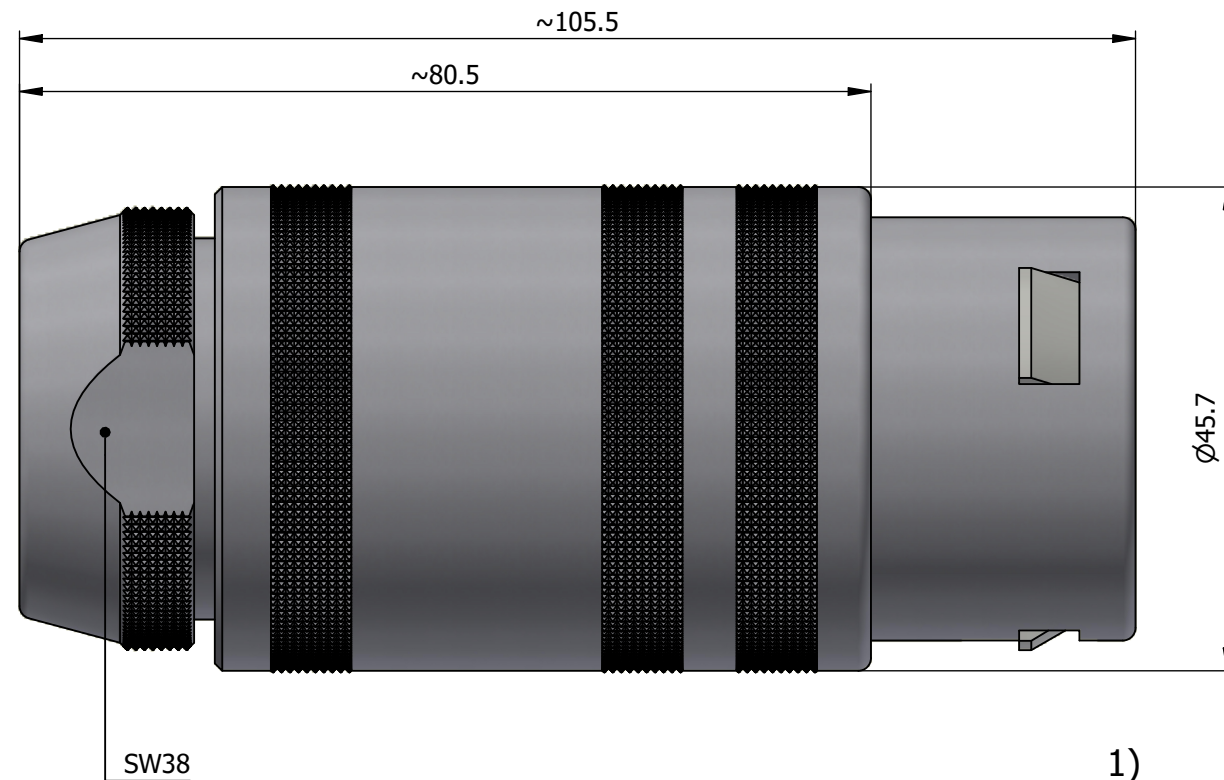

All dimensions are in millimeters (mm)

Alignment Key
Front View

Insert Configuration
Rear View

Note:

1) This picture is generic and for illustrative purposes only, and may show different keying, materials, colour, finish, and contact configuration. Minor shape or feature variations to actual item may be present.

All additional information are documented on the datasheet (See below link or QR Code)
www.lemo.com/pdf/FFA.6S.360.CLAC20.pdf

Model	Series	Insert Config.	Housing	Insulator	Contact	Collet Type	Cable Ø	Variant
FFA	6S	360						CLAC20