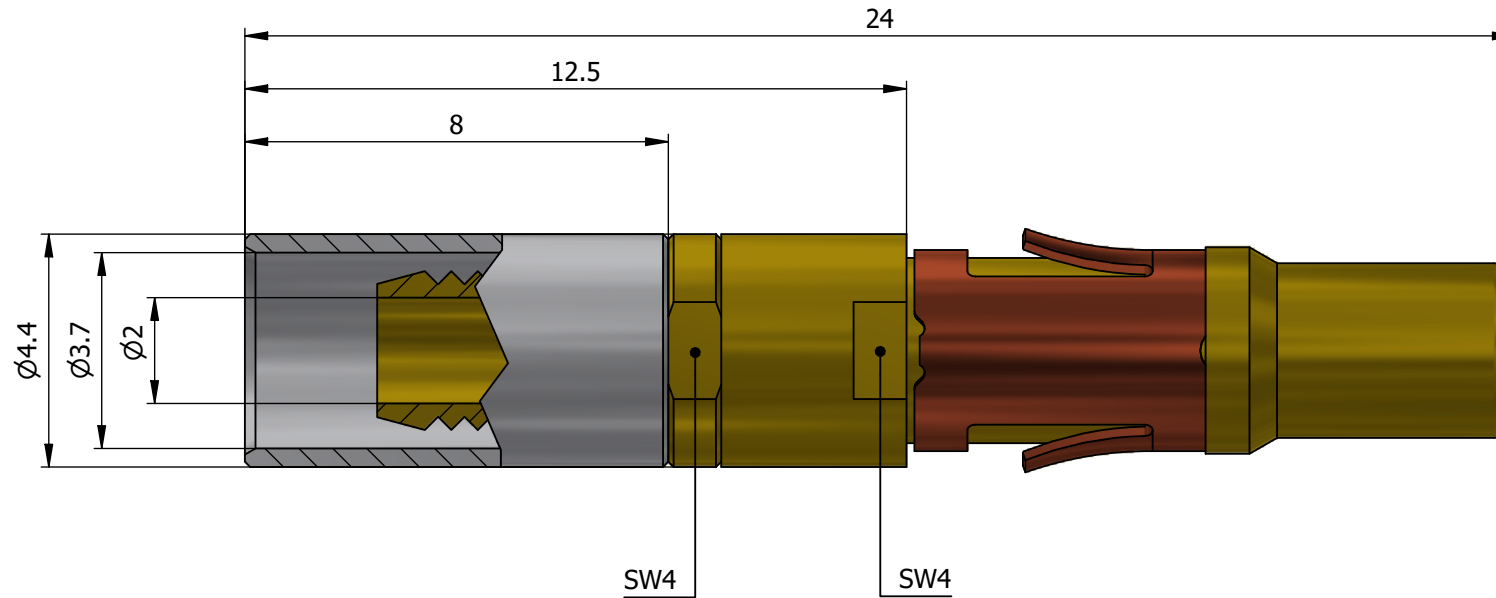

All dimensions are in millimeters (mm)

All additional information are documented on the datasheet (See below link or QR Code)
www.lemo.com/pdf/FFS.2B.275.ZTCE37.pdf

Datasheet

Male crimp coaxial contact (C Type, 75 Ω) with clip
 Series 2B