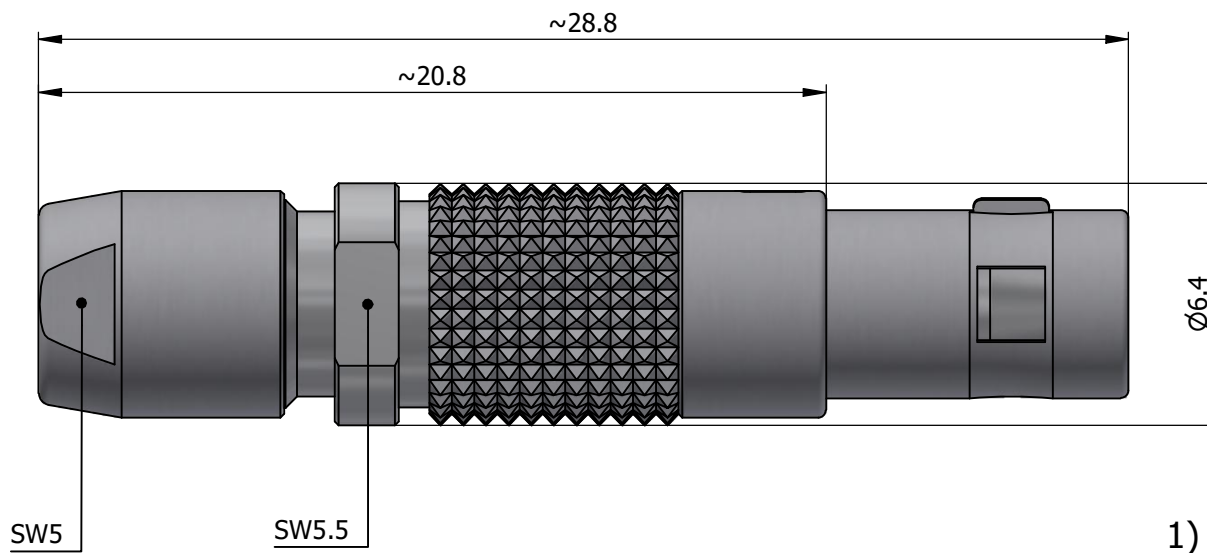

All dimensions are in millimeters (mm)

Alignment Key
Front View

Insert Configuration
Rear View

1)

Note:

1) This picture is generic and for illustrative purposes only, and may show different keying, materials, colour, finish, and contact configuration. Minor shape or feature variations to actual item may be present.

All additional information are documented on the datasheet (See below link or QR Code)
www.lemo.com/pdf/FGA.00.303.CLAD35.pdf

Model	Series	Insert Config.	Housing	Insulator	Contact	Collet Type	Cable Ø	Variant
FGA.00	.303	.CLAD35						