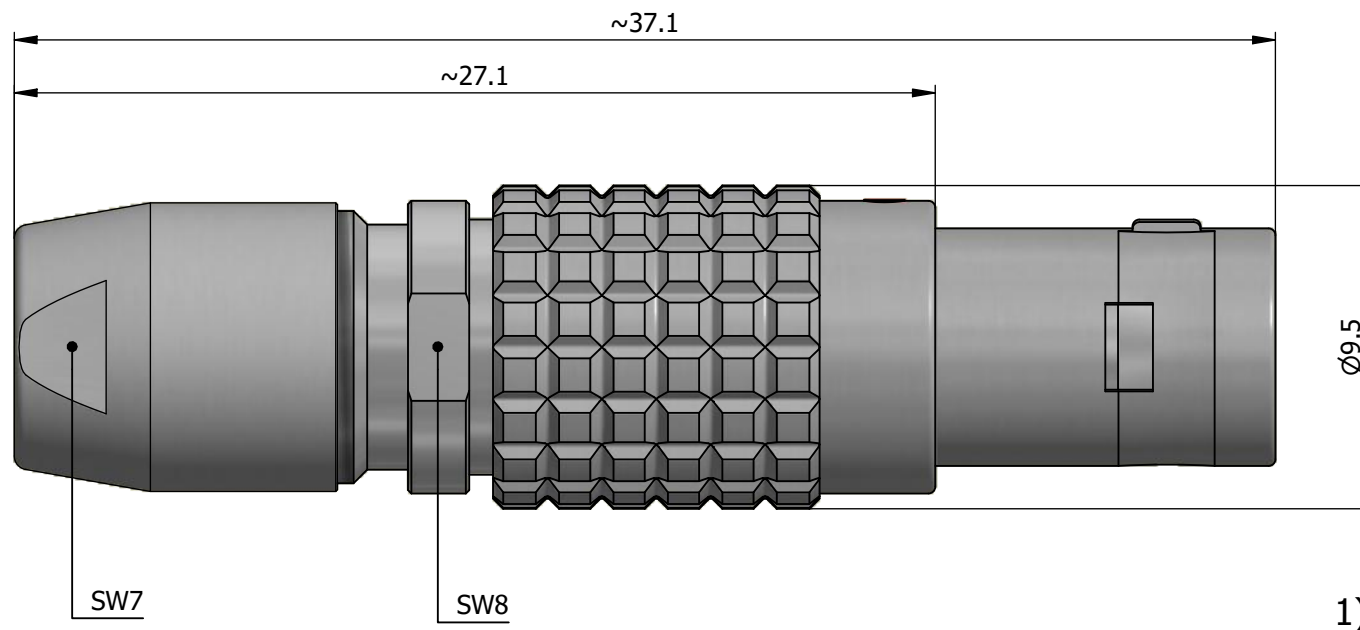

All dimensions are in millimeters (mm)

Alignment Key
Front View

Insert Configuration
Rear View

1)

Note:

1) This picture is generic and for illustrative purposes only, and may show different keying, materials, colour, finish, and contact configuration. Minor shape or feature variations to actual item may be present.

All additional information are documented on the datasheet (See below link or QR Code)
www.lemo.com/pdf/FGA.0B.305.CYCD56.pdf

Model	Alignment Key	Series	Insert Config.	Housing	Insulator	Contact	Collet Type	Cable Ø	Variant
FGA	.0B	.305	.CYCD56						