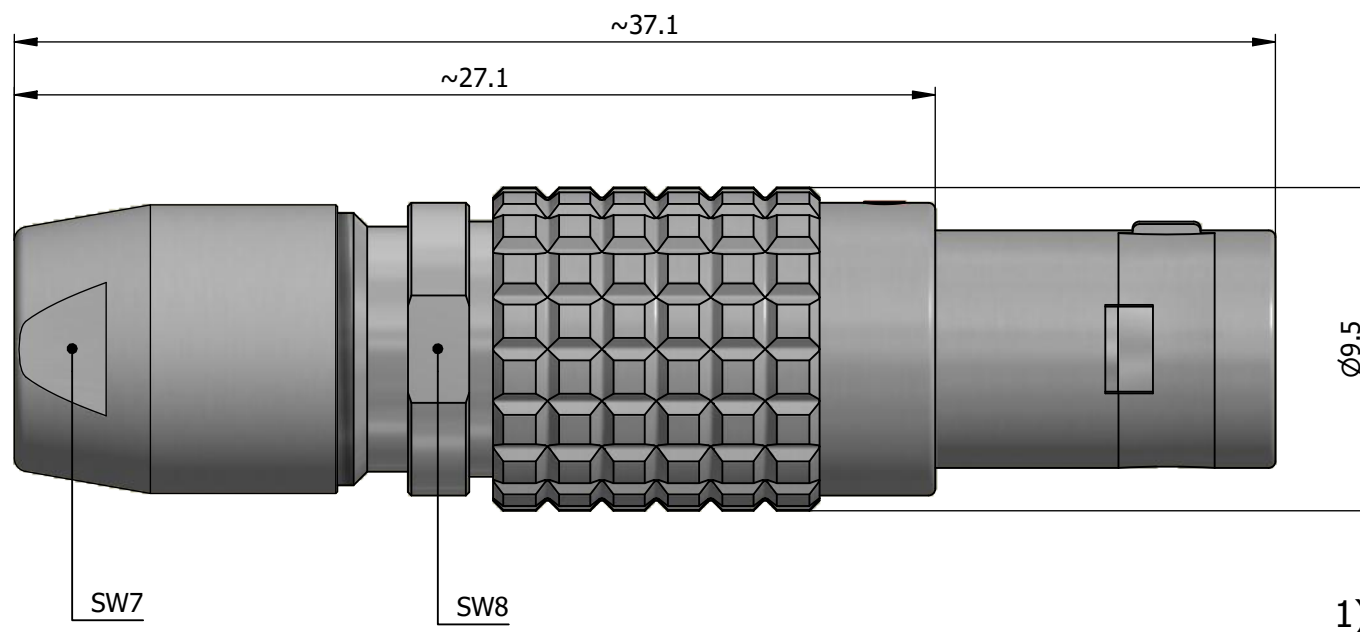

All dimensions are in millimeters (mm)

Alignment Key
Front View

Insert Configuration
Rear View

1)

Note:

1) This picture is generic and for illustrative purposes only, and may show different keying, materials, colour, finish, and contact configuration. Minor shape or feature variations to actual item may be present.

All additional information are documented on the datasheet (See below link or QR Code)
www.lemo.com/pdf/FGA.0B.305.KLAD56.pdf

Model	Alignment Key	Series	Insert Config.	Housing	Insulator	Contact	Collet Type	Cable Ø	Variant
FGA	.0B	.305	.KLAD56						