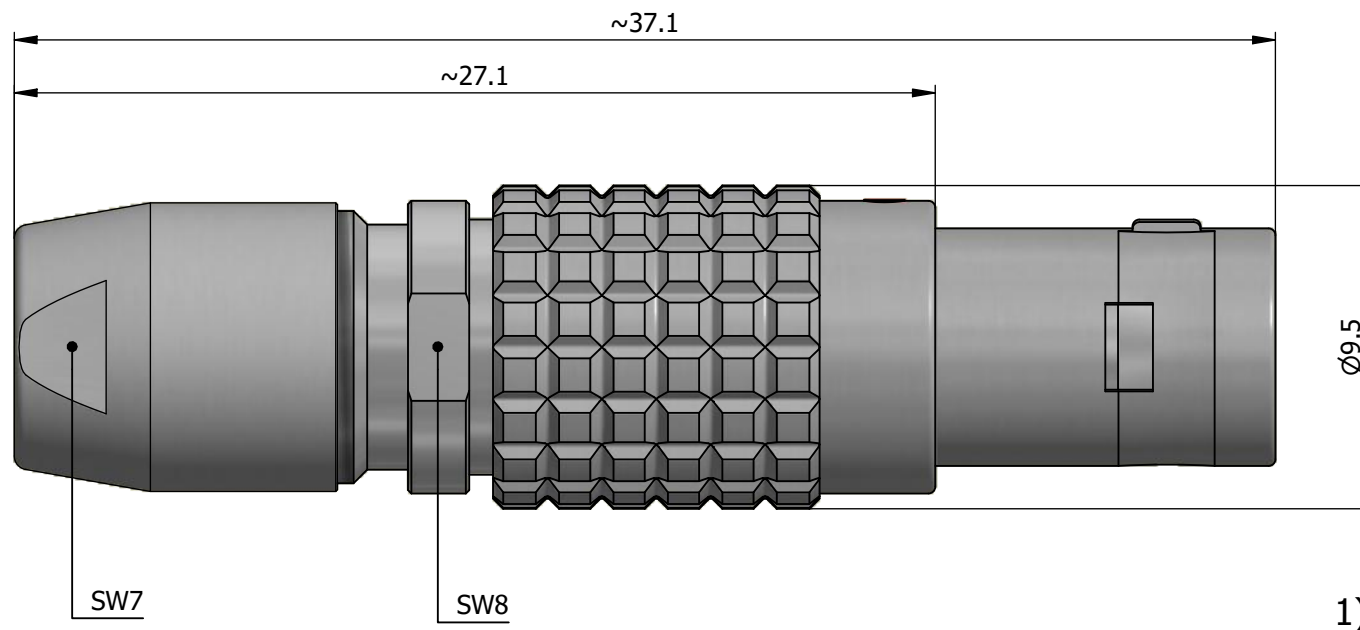

All dimensions are in millimeters (mm)

Alignment Key  
Front View

Insert Configuration  
Rear View

1)

**Note:**

1) This picture is generic and for illustrative purposes only, and may show different keying, materials, colour, finish, and contact configuration. Minor shape or feature variations to actual item may be present.

All additional information are documented on the datasheet (See below link or QR Code)  
[www.lemo.com/pdf/FGA.0B.306.CLAD42.pdf](http://www.lemo.com/pdf/FGA.0B.306.CLAD42.pdf)

Model	Alignment Key	Series	Insert Config.	Housing	Insulator	Contact	Collet Type	Cable Ø	Variant
FGA	.0B	.306	.CLAD42						