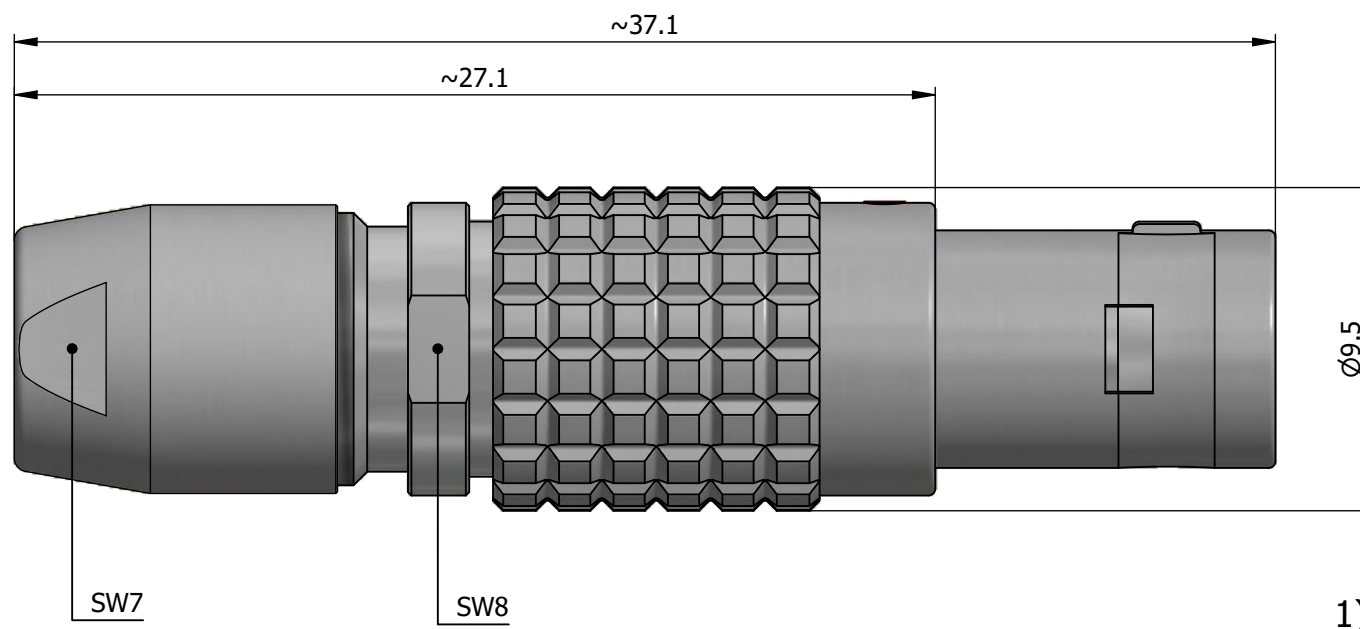

All dimensions are in millimeters (mm)

Alignment Key
Front View

Insert Configuration
Rear View

1)

Note:

1) This picture is generic and for illustrative purposes only, and may show different keying, materials, colour, finish, and contact configuration. Minor shape or feature variations to actual item may be present.

All additional information are documented on the datasheet (See below link or QR Code)
www.lemo.com/pdf/FGA.0B.306.CLAD52.pdf

Model	Alignment Key	Series	Insert Config.	Housing	Insulator	Contact	Collet Type	Cable Ø	Variant
FGA	.0B	.306	.CLAD52						