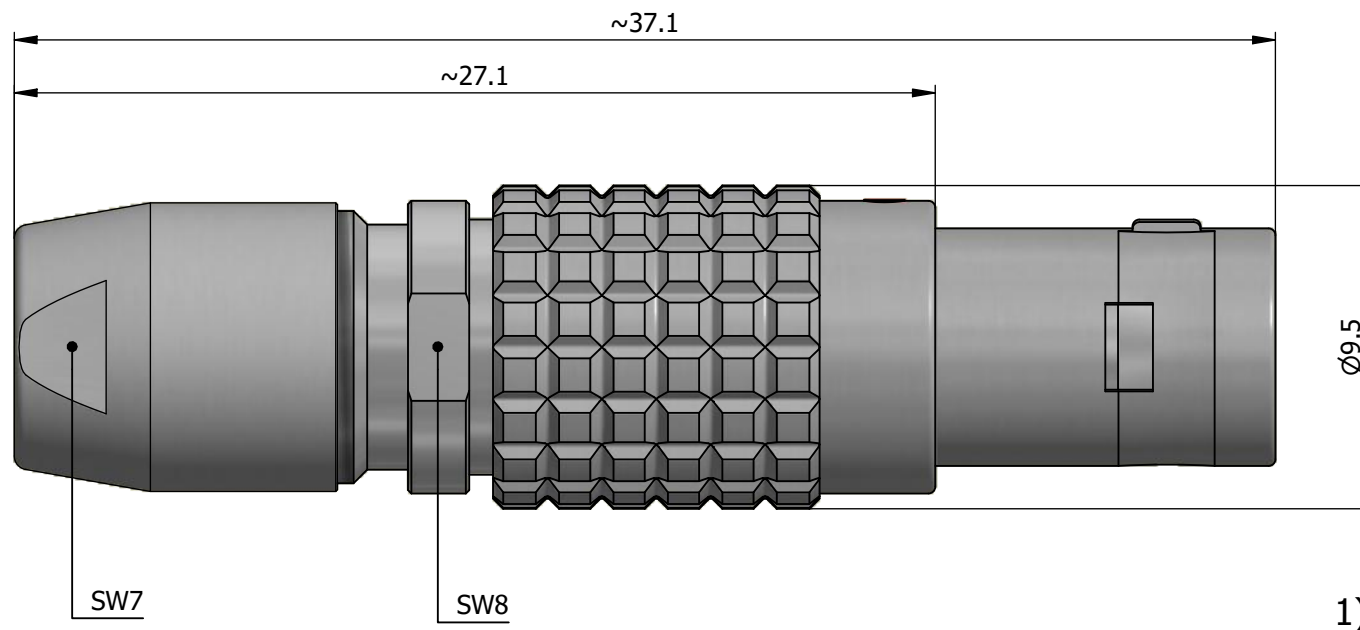

All dimensions are in millimeters (mm)

Alignment Key  
Front View

Insert Configuration  
Rear View

1)

**Note:**

1) This picture is generic and for illustrative purposes only, and may show different keying, materials, colour, finish, and contact configuration. Minor shape or feature variations to actual item may be present.

All additional information are documented on the datasheet (See below link or QR Code)  
[www.lemo.com/pdf/FGA.0B.306.CYCD42.pdf](http://www.lemo.com/pdf/FGA.0B.306.CYCD42.pdf)

Model	Alignment Key	Series	Insert Config.	Housing	Insulator	Contact	Collet Type	Cable Ø	Variant
FGA	.0B	.306	.CYCD42						