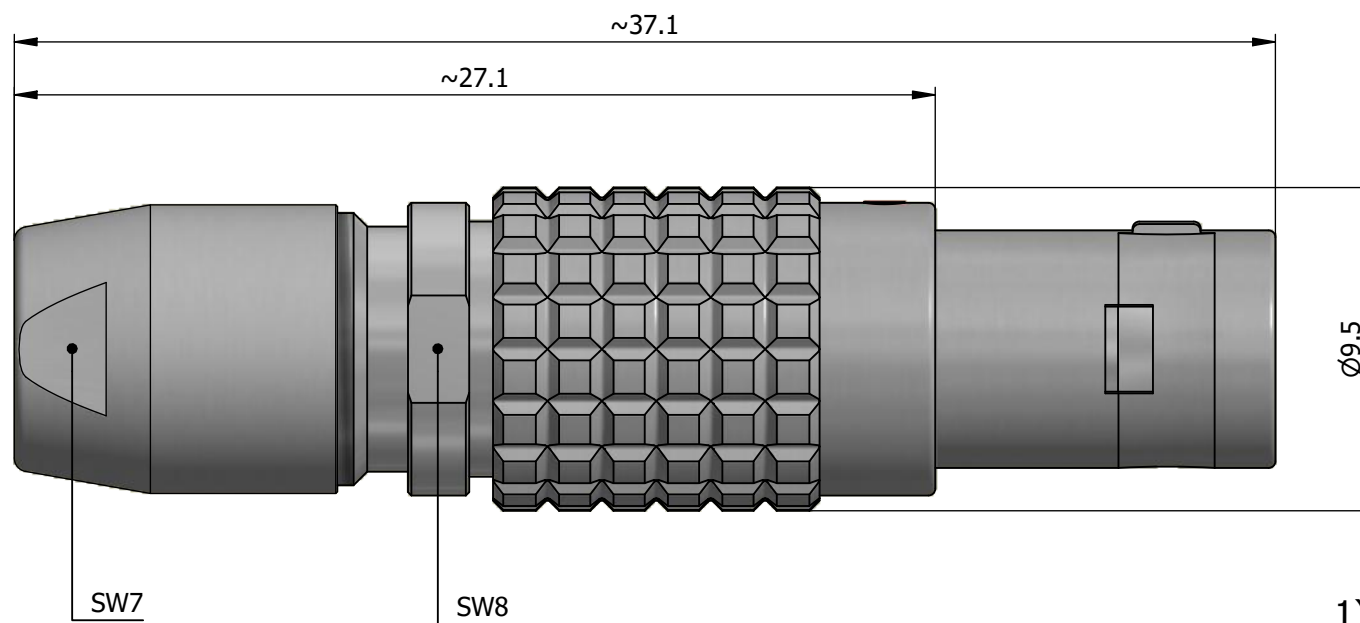

All dimensions are in millimeters (mm)

Alignment Key  
Front View

Insert Configuration  
Rear View

1)

**Note:**

1) This picture is generic and for illustrative purposes only, and may show different keying, materials, colour, finish, and contact configuration. Minor shape or feature variations to actual item may be present.

All additional information are documented on the datasheet (See below link or QR Code)  
[www.lemo.com/pdf/FGA.0B.307.CLAD42.pdf](http://www.lemo.com/pdf/FGA.0B.307.CLAD42.pdf)

Model	Alignment Key	Series	Insert Config.	Housing	Insulator	Contact	Collet Type	Cable Ø	Variant
FGA	.0B	.307	.CLAD42						