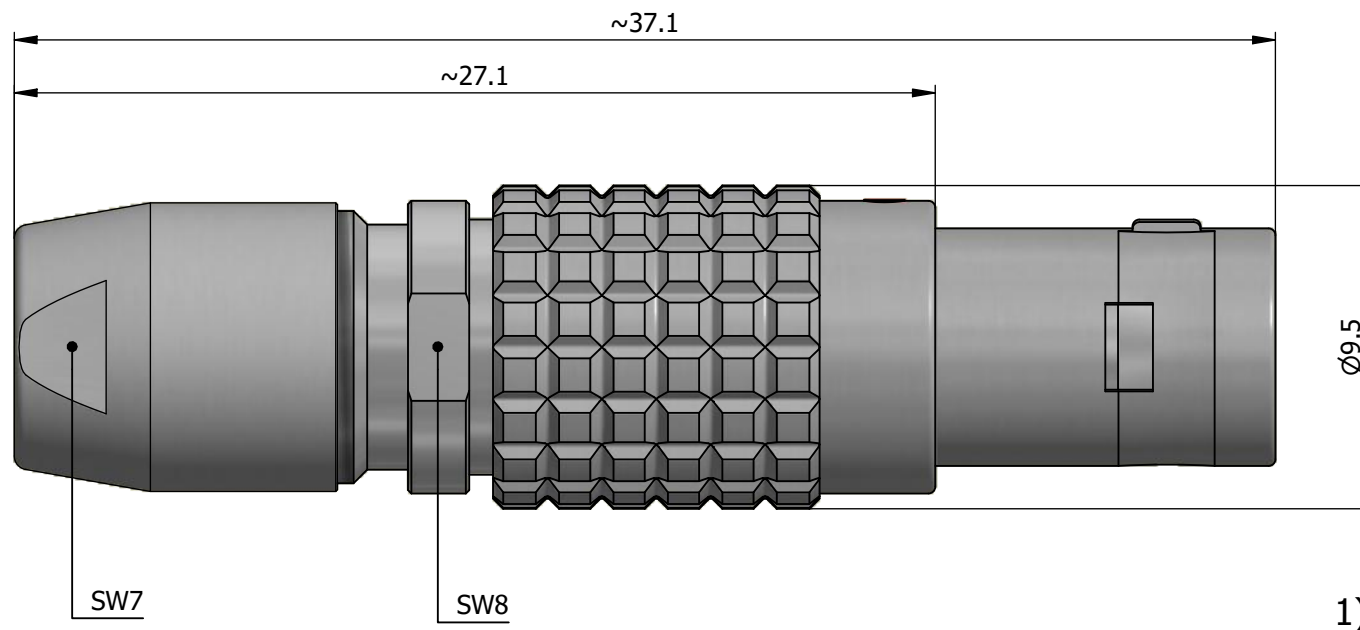

All dimensions are in millimeters (mm)

Alignment Key  
Front View

Insert Configuration  
Rear View

1)

**Note:**

1) This picture is generic and for illustrative purposes only, and may show different keying, materials, colour, finish, and contact configuration. Minor shape or feature variations to actual item may be present.

All additional information are documented on the datasheet (See below link or QR Code)  
[www.lemo.com/pdf/FGA.0B.307.CLAD52.pdf](http://www.lemo.com/pdf/FGA.0B.307.CLAD52.pdf)

Model	Alignment Key	Series	Insert Config.	Housing	Insulator	Contact	Collet Type	Cable Ø	Variant
FGA	.0B	.307	.CLAD52						