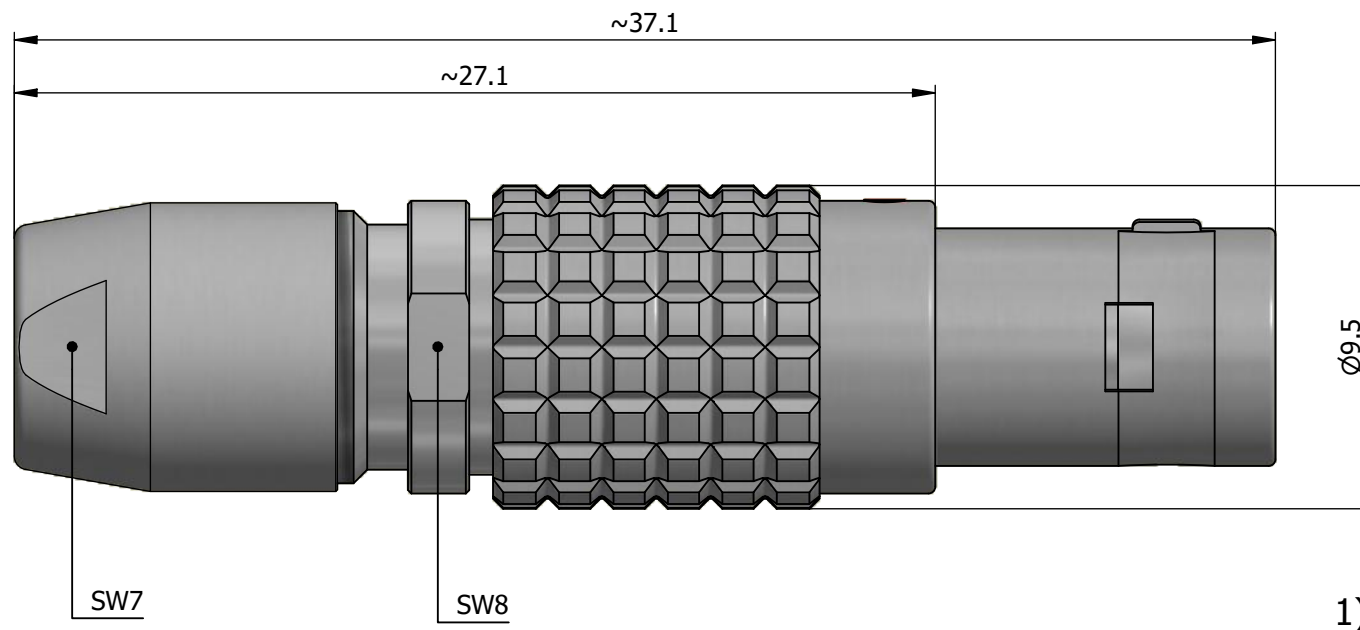

All dimensions are in millimeters (mm)

Alignment Key
Front View

Insert Configuration
Rear View

1)

Note:

1) This picture is generic and for illustrative purposes only, and may show different keying, materials, colour, finish, and contact configuration. Minor shape or feature variations to actual item may be present.

All additional information are documented on the datasheet (See below link or QR Code)
www.lemo.com/pdf/FGA.0B.307.CLAD56.pdf

Model	Alignment Key	Series	Insert Config.	Housing	Insulator	Contact	Collet Type	Cable Ø	Variant
FGA	.0B	.307	.CLAD56						