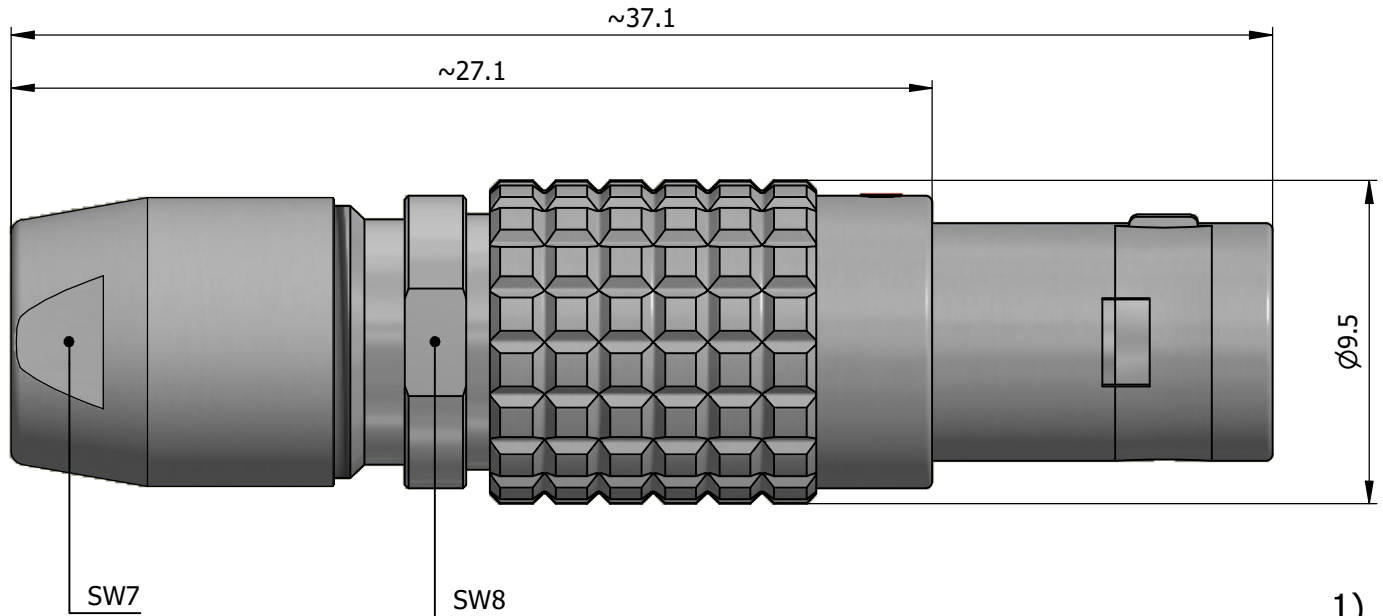

All dimensions are in millimeters (mm)

Alignment Key
Front View

Insert Configuration
Rear View

1)

Note:

1) This picture is generic and for illustrative purposes only, and may show different keying, materials, colour, finish, and contact configuration. Minor shape or feature variations to actual item may be present.

All additional information are documented on the datasheet (See below link or QR Code)
www.lemo.com/pdf/FGA.0B.307.KLAD52.pdf

Model	Alignment Key	Series	Insert Config.	Housing	Insulator	Contact	Collet Type	Cable Ø	Variant
FGA	.0B	.307	.KLAD52						