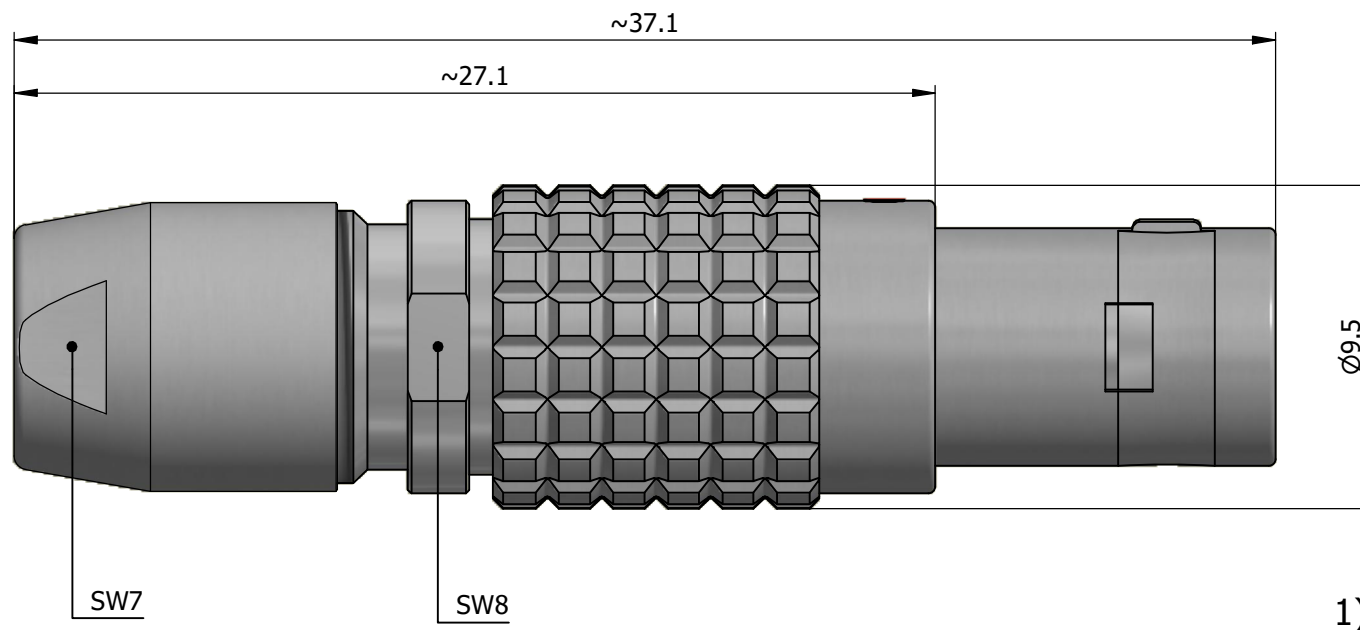

All dimensions are in millimeters (mm)

Alignment Key
Front View

Insert Configuration
Rear View

1)

Note:

1) This picture is generic and for illustrative purposes only, and may show different keying, materials, colour, finish, and contact configuration. Minor shape or feature variations to actual item may be present.

All additional information are documented on the datasheet (See below link or QR Code)
www.lemo.com/pdf/FGA.0B.309.CLAD42.pdf

Model	Alignment Key	Series	Insert Config.	Housing	Insulator	Contact	Collet Type	Cable Ø	Variant
FGA	.0B	.309	.CLAD42						