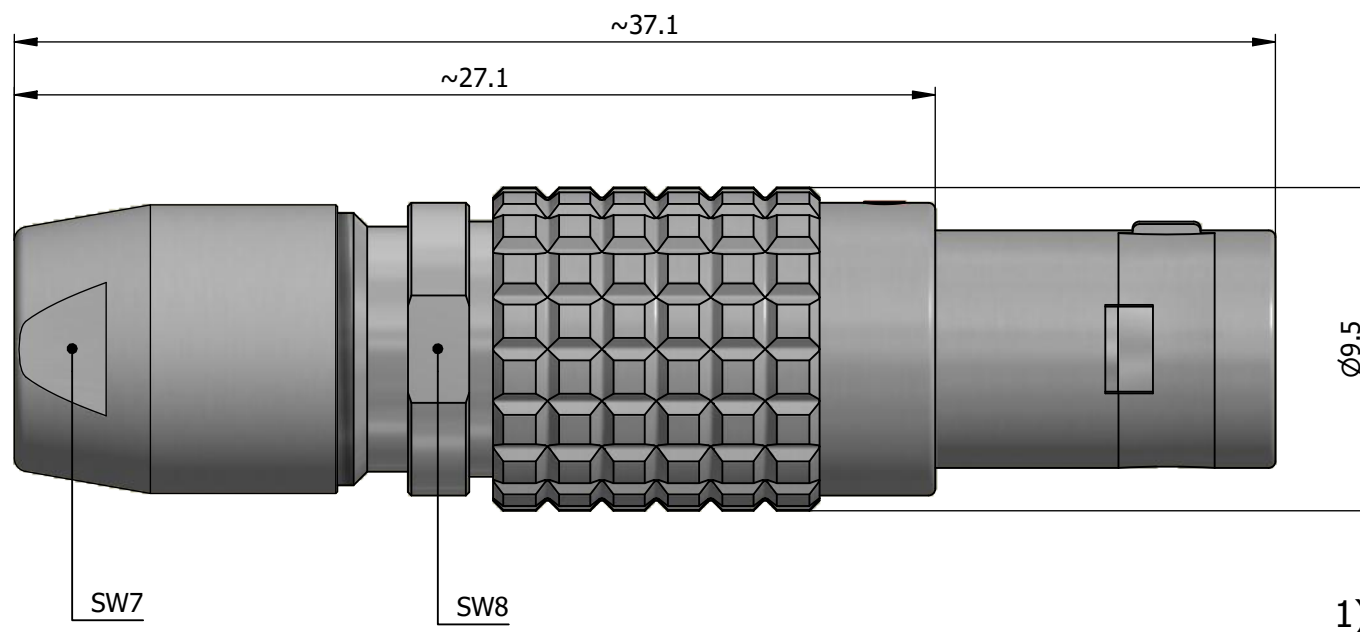

All dimensions are in millimeters (mm)

Alignment Key  
Front View

Insert Configuration  
Rear View

1)

**Note:**

1) This picture is generic and for illustrative purposes only, and may show different keying, materials, colour, finish, and contact configuration. Minor shape or feature variations to actual item may be present.

All additional information are documented on the datasheet (See below link or QR Code)  
[www.lemo.com/pdf/FGA.0B.309.CLAD52.pdf](http://www.lemo.com/pdf/FGA.0B.309.CLAD52.pdf)

Model	Alignment Key	Series	Insert Config.	Housing	Insulator	Contact	Collet Type	Cable Ø	Variant
FGA	.0B	.309	.CLAD52						