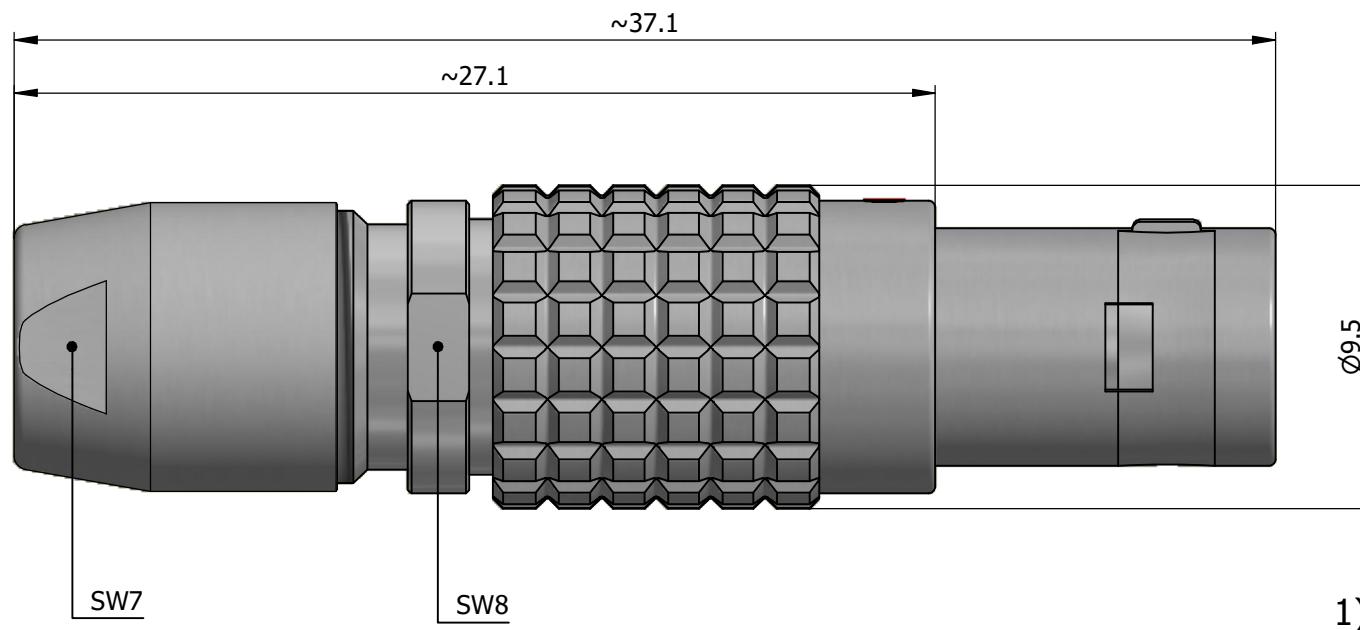

All dimensions are in millimeters (mm)

Alignment Key
Front View

Insert Configuration
Rear View

1)

Note:

1) This picture is generic and for illustrative purposes only, and may show different keying, materials, colour, finish, and contact configuration. Minor shape or feature variations to actual item may be present.

All additional information are documented on the datasheet (See below link or QR Code)
www.lemo.com/pdf/FGA.0B.309.KLAD56.pdf

Model	Alignment Key	Series	Insert Config.	Housing	Insulator	Contact	Collet Type	Cable Ø	Variant
FGA	.0B	.309	.KLAD56						