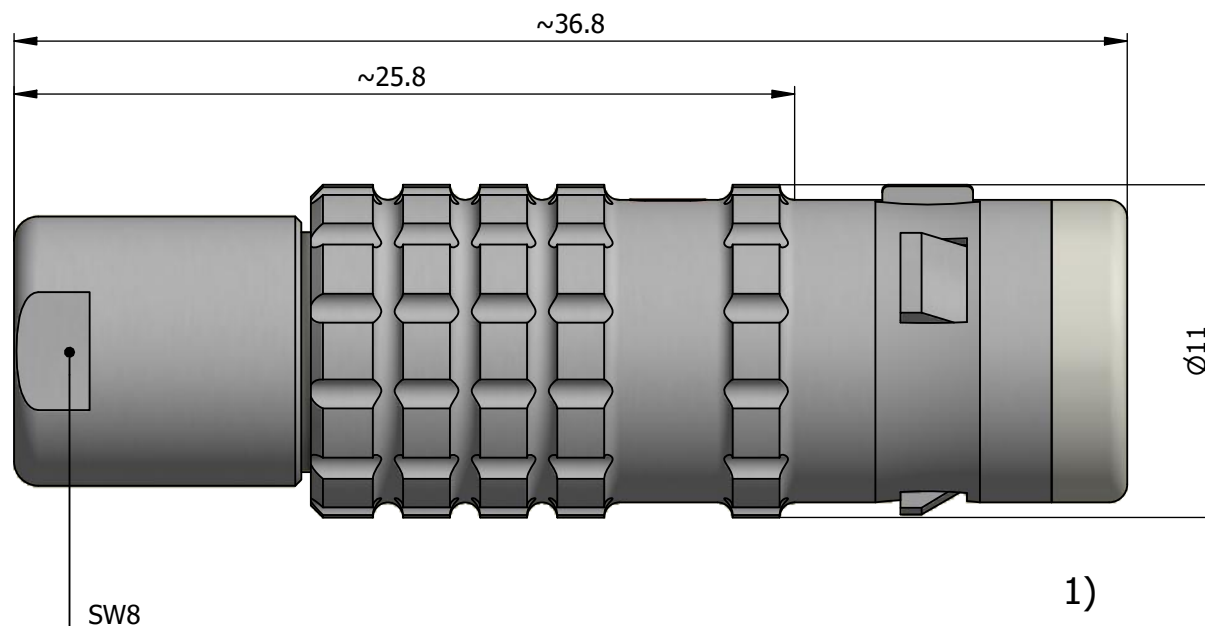

All dimensions are in millimeters (mm)

Alignment Key  
Front View

Insert Configuration  
Rear View

**Note:**

1) This picture is generic and for illustrative purposes only, and may show different keying, materials, colour, finish, and contact configuration. Minor shape or feature variations to actual item may be present.

All additional information are documented on the datasheet (See below link or QR Code)  
[www.lemo.com/pdf/FGA.0K.306.CLAC50.pdf](http://www.lemo.com/pdf/FGA.0K.306.CLAC50.pdf)

Model	Alignment Key	Series	Insert Config.	Housing	Insulator	Contact	Collet Type	Cable Ø	Variant
FGA	.0K	.306	.CLAC50						