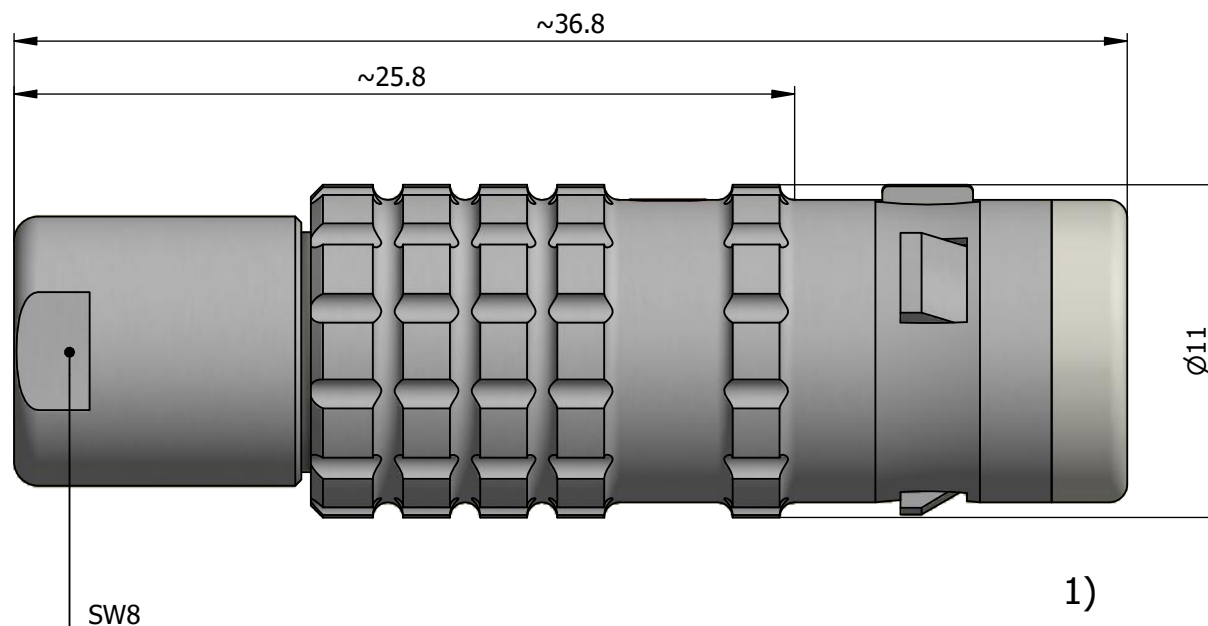

All dimensions are in millimeters (mm)

Alignment Key
Front View

Insert Configuration
Rear View

Note:

1) This picture is generic and for illustrative purposes only, and may show different keying, materials, colour, finish, and contact configuration. Minor shape or feature variations to actual item may be present.

All additional information are documented on the datasheet (See below link or QR Code)
www.lemo.com/pdf/FGA.0K.307.CLAC50.pdf

Model	Alignment Key	Series	Insert Config.	Housing	Insulator	Contact	Collet Type	Cable Ø	Variant
FGA	.0K	.307	.CLAC50						