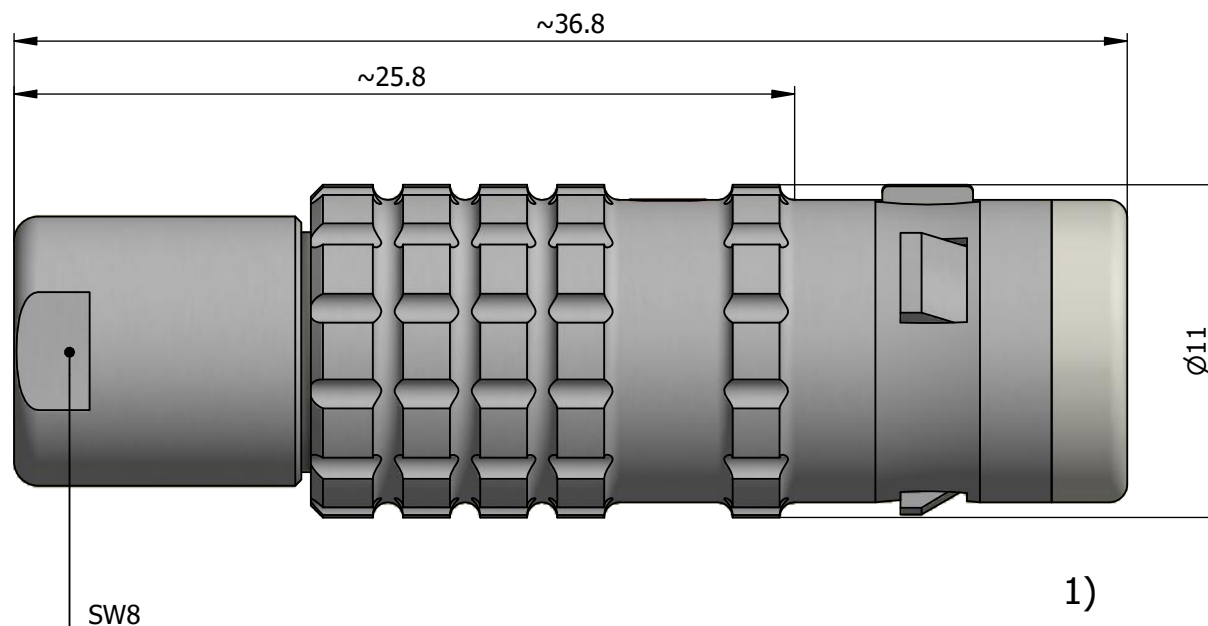

All dimensions are in millimeters (mm)

Alignment Key
Front View

Insert Configuration
Rear View

Note:

1) This picture is generic and for illustrative purposes only, and may show different keying, materials, colour, finish, and contact configuration. Minor shape or feature variations to actual item may be present.

All additional information are documented on the datasheet (See below link or QR Code)
www.lemo.com/pdf/FGA.0K.309.KLAC35.pdf

Model	Alignment Key	Series	Insert Config.	Housing	Insulator	Contact	Collet Type	Cable Ø	Variant
FGA	.0K	.309	.KLAC35						