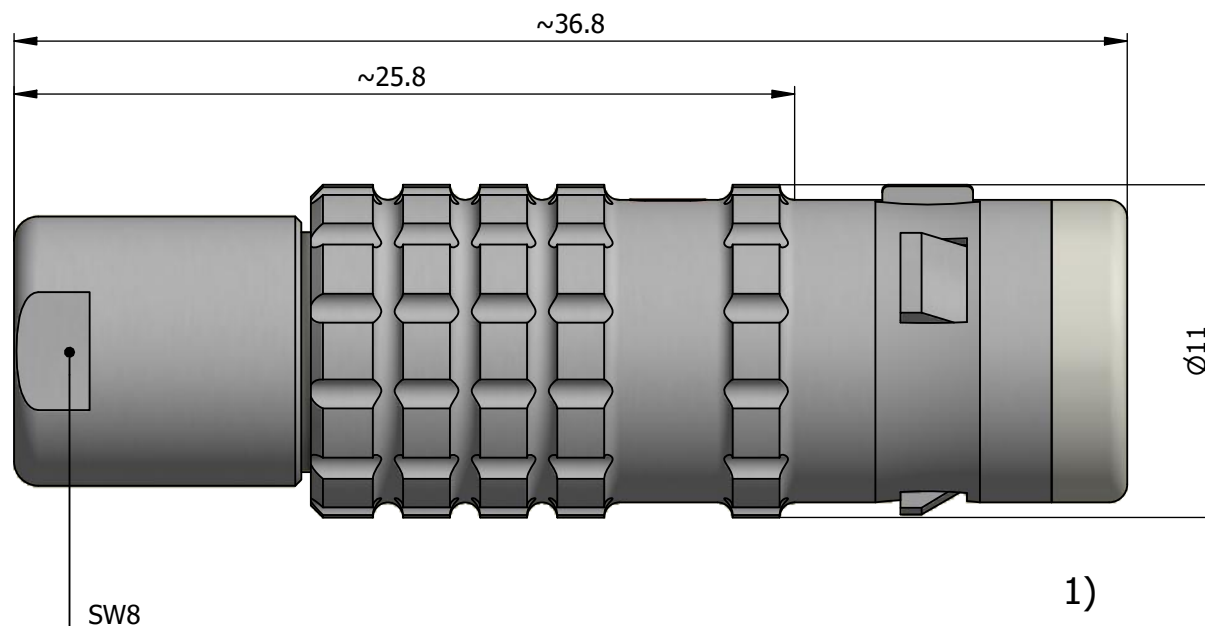

All dimensions are in millimeters (mm)

Alignment Key
Front View

Insert Configuration
Rear View

Note:

1) This picture is generic and for illustrative purposes only, and may show different keying, materials, colour, finish, and contact configuration. Minor shape or feature variations to actual item may be present.

All additional information are documented on the datasheet (See below link or QR Code)
www.lemo.com/pdf/FGA.0K.309.KLAC50.pdf

Model	Alignment Key	Series	Insert Config.	Housing	Insulator	Contact	Collet Type	Cable Ø	Variant
FGA	.0K	.309	.KLAC50						