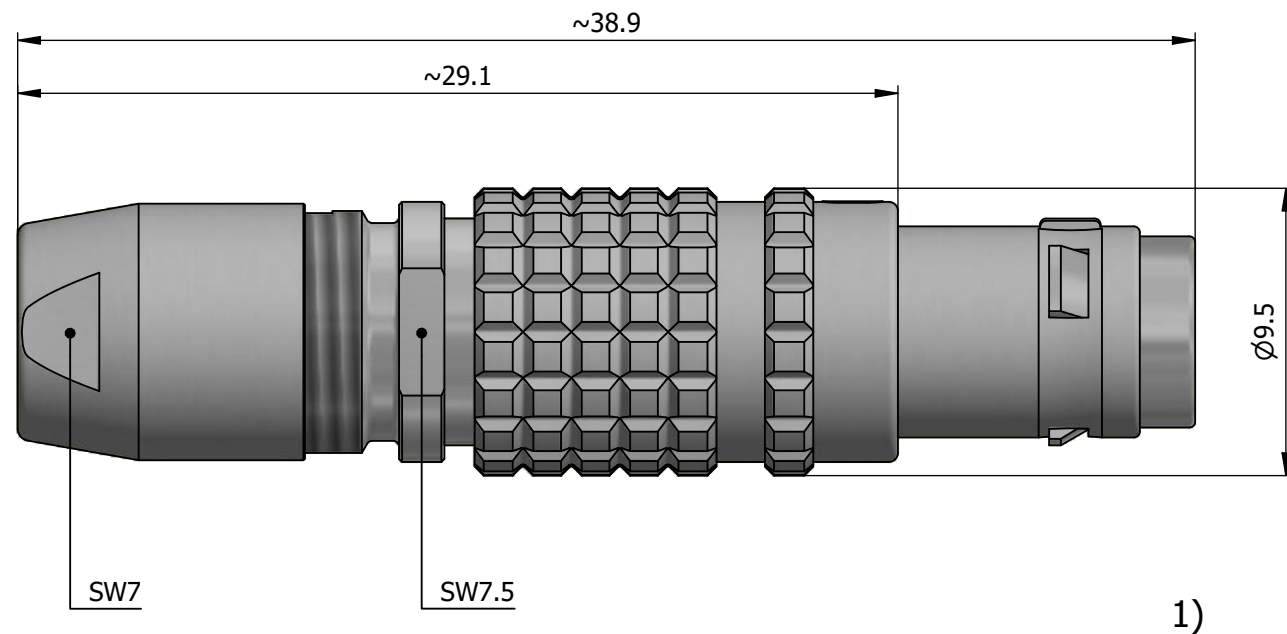

All dimensions are in millimeters (mm)

Alignment Key
Front View

Insert Configuration
Rear View

Note:

1) This picture is generic and for illustrative purposes only, and may show different keying, materials, colour, finish, and contact configuration. Minor shape or feature variations to actual item may be present.

All additional information are documented on the datasheet (See below link or QR Code)
www.lemo.com/pdf/FGA.0T.305.CLAC40.pdf

Model	Alignment Key	Series	Insert Config.	Housing	Insulator	Contact	Collet Type	Cable Ø	Variant
FGA	.0T	.305	.CLAC40						