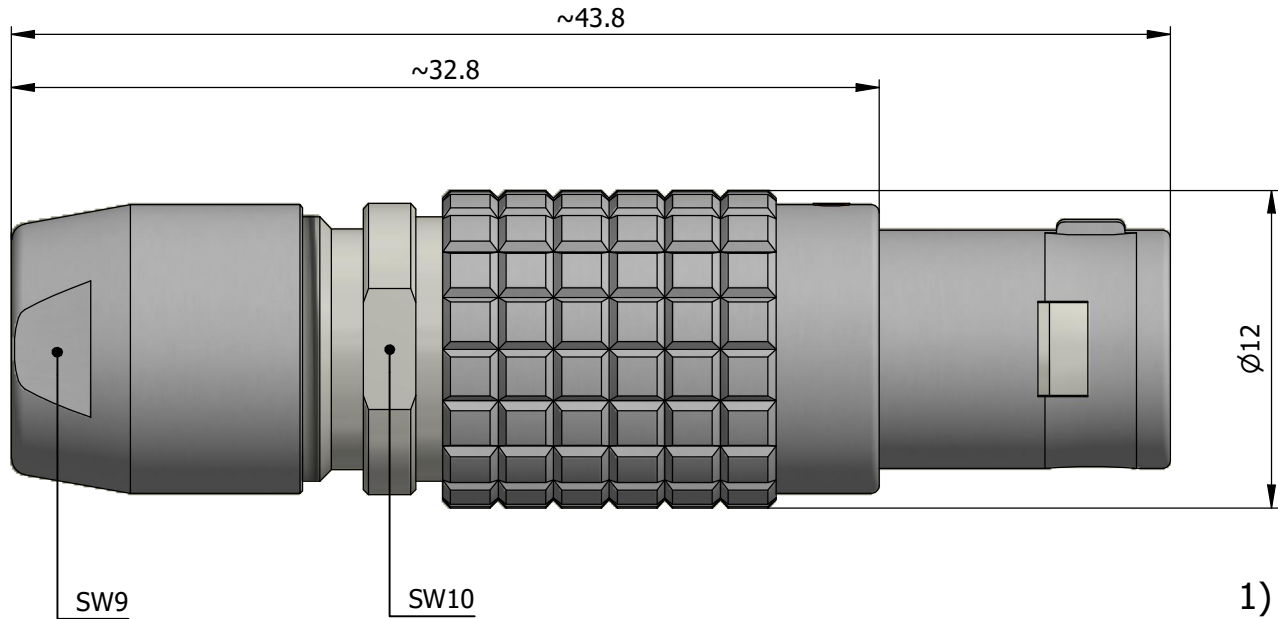

All dimensions are in millimeters (mm)

Alignment Key  
Front View

Insert Configuration  
Rear View

**Note:**

1) This picture is generic and for illustrative purposes only, and may show different keying, materials, colour, finish, and contact configuration. Minor shape or feature variations to actual item may be present.

All additional information are documented on the datasheet (See below link or QR Code)  
[www.lemo.com/pdf/FGA.1B.302.CYCD62.pdf](http://www.lemo.com/pdf/FGA.1B.302.CYCD62.pdf)

Model	Alignment Key	Series	Insert Config.	Housing	Insulator	Contact	Collet Type	Cable Ø	Variant
FGA	.1B	.302	.CYCD62						

<p>Datasheet</p>	<p><b>Straight plug, cable collet</b></p> <p>Series 1B</p>		<p>Drawn 18.11.2024 MARI/MARI</p>
	<p>LEMO SA Chemin des Champs-Courbes 28 1024 Ecublens - SWITZERLAND</p>		<p>Checked 18.11.2024 OBAR</p>
	<p>Tel. (+41 21) 695 16 00 email : info@lemo.com www.lemo.com</p>		<p>Modified 00 18.11.2024/MARI</p>
	<p>CD</p>		<p>DO NOT SCALE DRAWING</p>
<p><b>FGA.1B.302.CYCD62</b></p>			