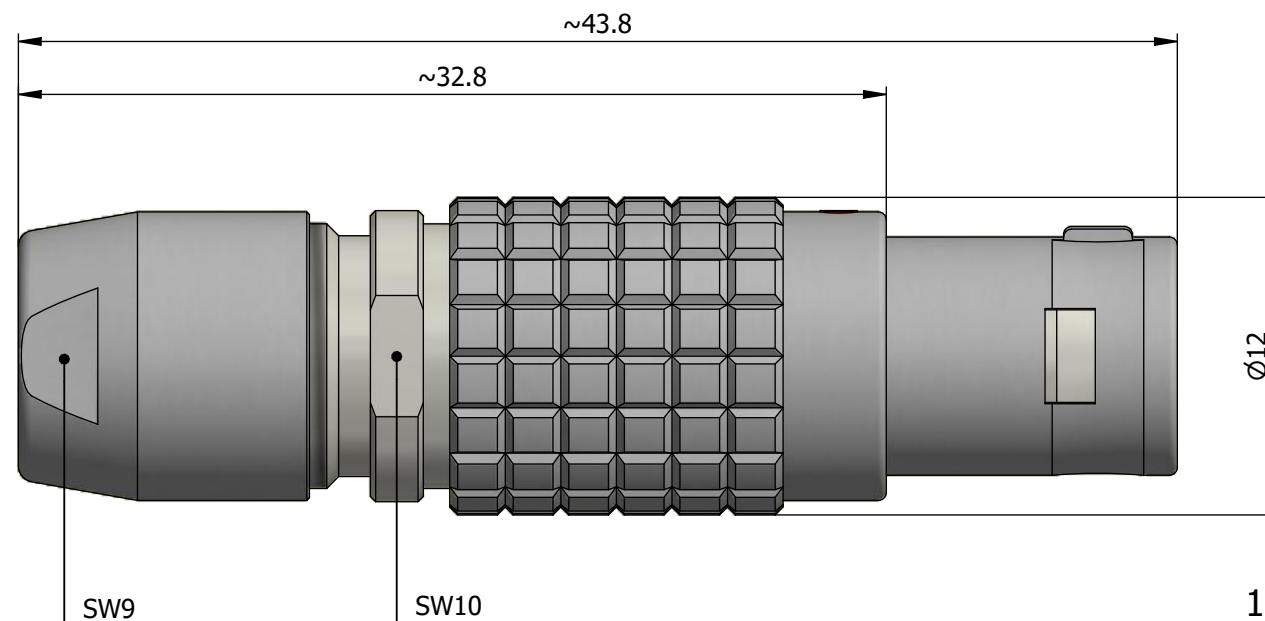

All dimensions are in millimeters (mm)

Alignment Key  
Front View

Insert Configuration  
Rear View

**Note:**

1) This picture is generic and for illustrative purposes only, and may show different keying, materials, colour, finish, and contact configuration. Minor shape or feature variations to actual item may be present.

All additional information are documented on the datasheet (See below link or QR Code)  
[www.lemo.com/pdf/FGA.1B.303.CLAD52.pdf](http://www.lemo.com/pdf/FGA.1B.303.CLAD52.pdf)

Model	Alignment Key	Series	Insert Config.	Housing	Insulator	Contact	Collet Type	Cable Ø	Variant
FGA	.1B	.303	.CLAD52						