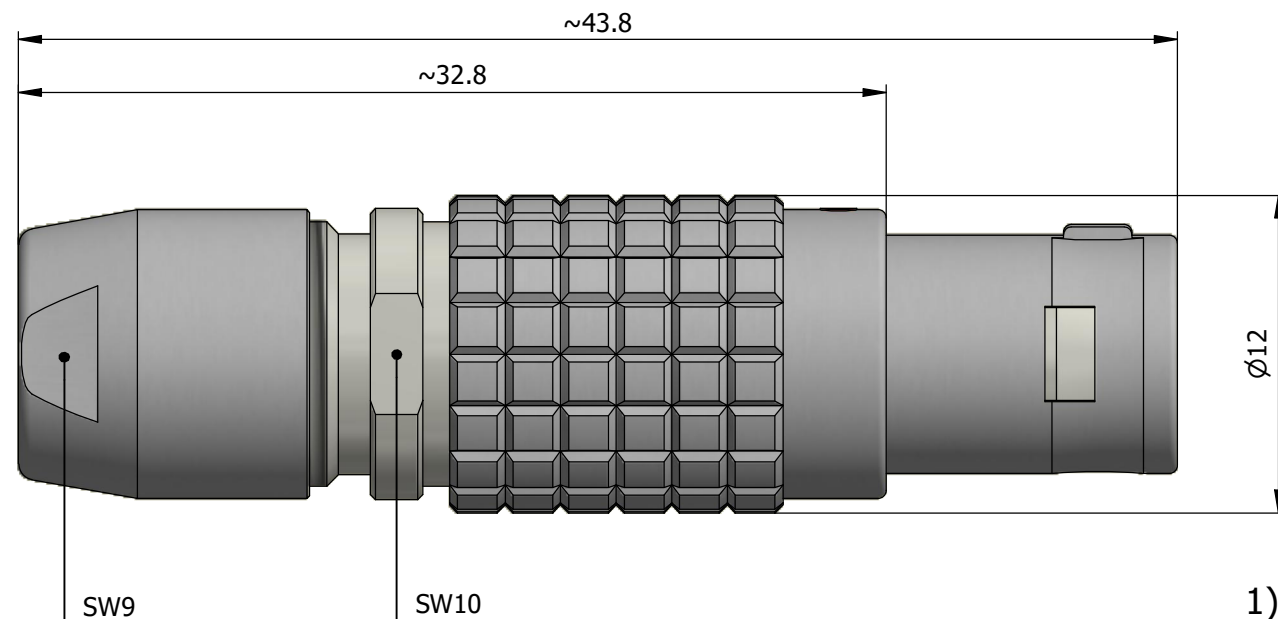

All dimensions are in millimeters (mm)

Alignment Key
Front View

Insert Configuration
Rear View

Note:

1) This picture is generic and for illustrative purposes only, and may show different keying, materials, colour, finish, and contact configuration. Minor shape or feature variations to actual item may be present.

All additional information are documented on the datasheet (See below link or QR Code)
www.lemo.com/pdf/FGA.1B.303.CLAD62.pdf

Model	Alignment Key	Series	Insert Config.	Housing	Insulator	Contact	Collet Type	Cable Ø	Variant
FGA	.1B	.303	.CLAD62						

<p>Datasheet</p>	<p>Straight plug, cable collet</p> <p>Series 1B</p>		<p>Drawn 18.11.2024 MARI/MARI</p>
	<p>LEMO SA Chemin des Champs-Courbes 28 1024 Ecublens - SWITZERLAND</p>		<p>Checked 18.11.2024 OBAR</p>
	<p>Tel. (+41 21) 695 16 00 email : info@lemo.com www.lemo.com</p>		<p>Modified 00 18.11.2024/MARI</p>
	<p>CD</p>		<p>DO NOT SCALE DRAWING</p>
<p>FGA.1B.303.CLAD62</p>			