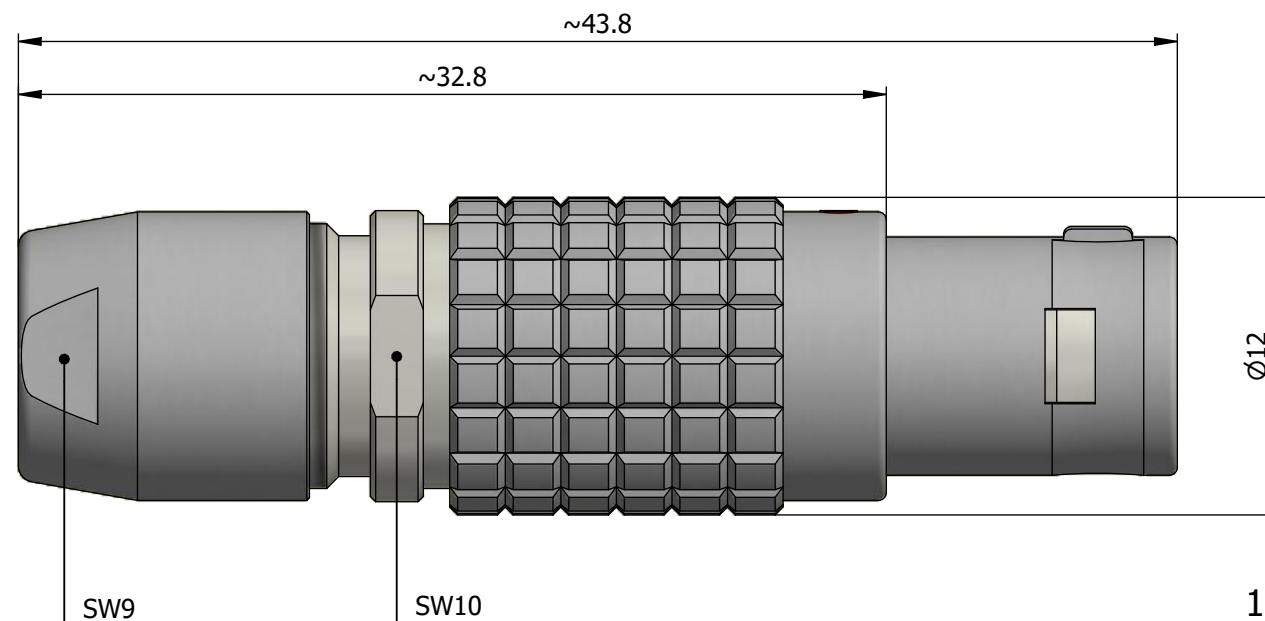

All dimensions are in millimeters (mm)

Alignment Key  
Front View

Insert Configuration  
Rear View

**Note:**

1) This picture is generic and for illustrative purposes only, and may show different keying, materials, colour, finish, and contact configuration. Minor shape or feature variations to actual item may be present.

All additional information are documented on the datasheet (See below link or QR Code)  
[www.lemo.com/pdf/FGA.1B.305.CLAD76.pdf](http://www.lemo.com/pdf/FGA.1B.305.CLAD76.pdf)

Model	Alignment Key	Series	Insert Config.	Housing	Insulator	Contact	Collet Type	Cable Ø	Variant
FGA	.1B	.305	.CLAD76						

<p>Datasheet</p>	<p><b>Straight plug, cable collet</b></p> <p>Series 1B</p>		<p>Drawn 18.11.2021 MARI/MARI</p>
	<p>LEMO SA Chemin des Champs-Courbes 28 1024 Ecublens - SWITZERLAND</p>		<p>Checked 18.11.2021 OBAR</p>
	<p>Tel. (+41 21) 695 16 00 email : info@lemo.com www.lemo.com</p>		<p>Modified 00 18.11.2021/MARI</p>
	<p>CD</p>		<p>DO NOT SCALE DRAWING</p>
<p><b>FGA.1B.305.CLAD76</b></p>			