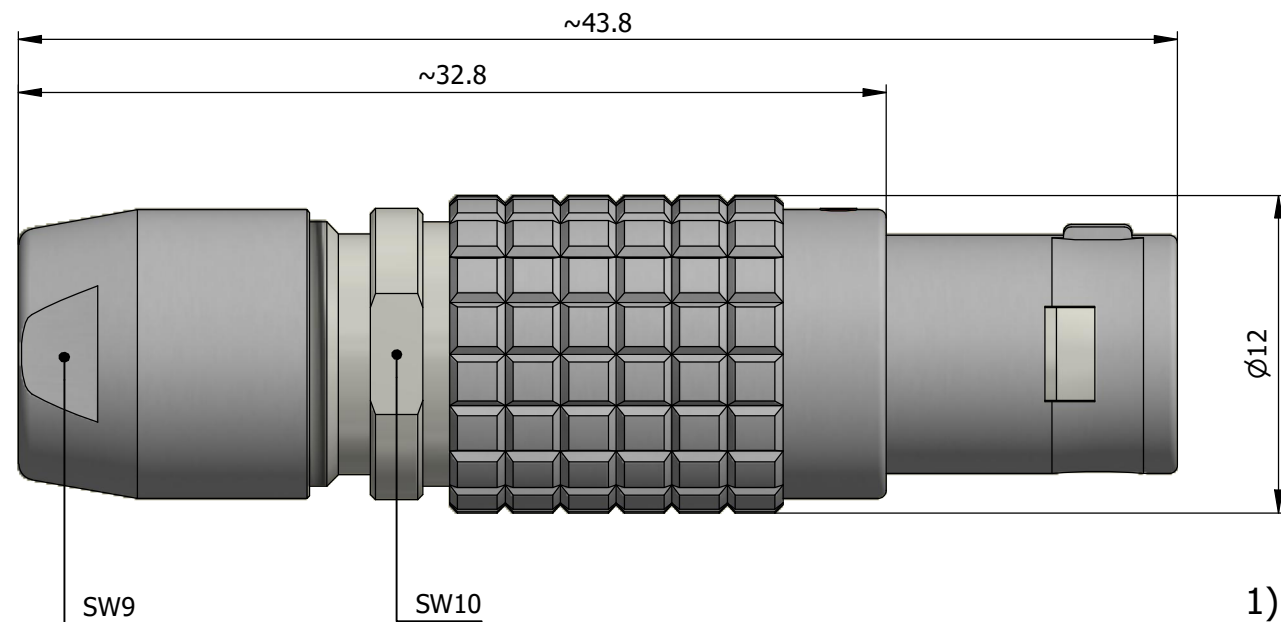

All dimensions are in millimeters (mm)

Alignment Key
Front View

Insert Configuration
Rear View

Note:

1) This picture is generic and for illustrative purposes only, and may show different keying, materials, colour, finish, and contact configuration. Minor shape or feature variations to actual item may be present.

All additional information are documented on the datasheet (See below link or QR Code)
www.lemo.com/pdf/FGA.1B.306.CLAD52.pdf

Model	Alignment Key	Series	Insert Config.	Housing	Insulator	Contact	Collet Type	Cable Ø	Variant
FGA	.1B	.306	.CLAD52						