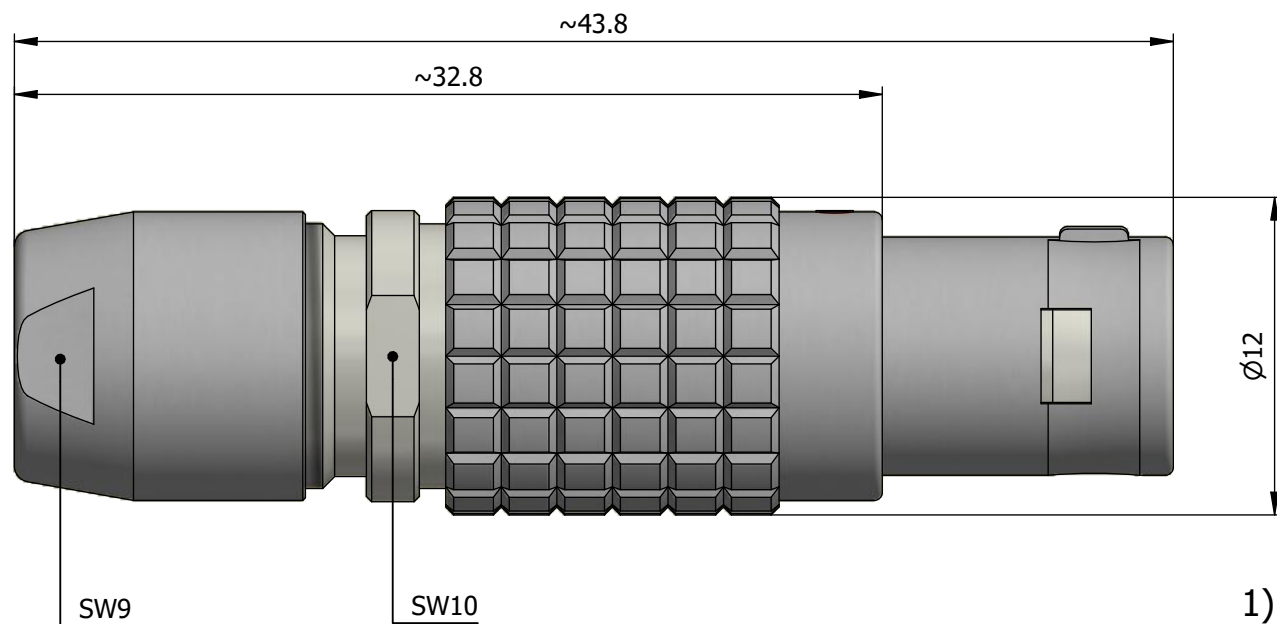

All dimensions are in millimeters (mm)

Alignment Key  
Front View

Insert Configuration  
Rear View

**Note:**

1) This picture is generic and for illustrative purposes only, and may show different keying, materials, colour, finish, and contact configuration. Minor shape or feature variations to actual item may be present.

All additional information are documented on the datasheet (See below link or QR Code)  
[www.lemo.com/pdf/FGA.1B.306.CLAD62.pdf](http://www.lemo.com/pdf/FGA.1B.306.CLAD62.pdf)

Model	Alignment Key	Series	Insert Config.	Housing	Insulator	Contact	Collet Type	Cable Ø	Variant
FGA	.1B	.306	.CLAD62						