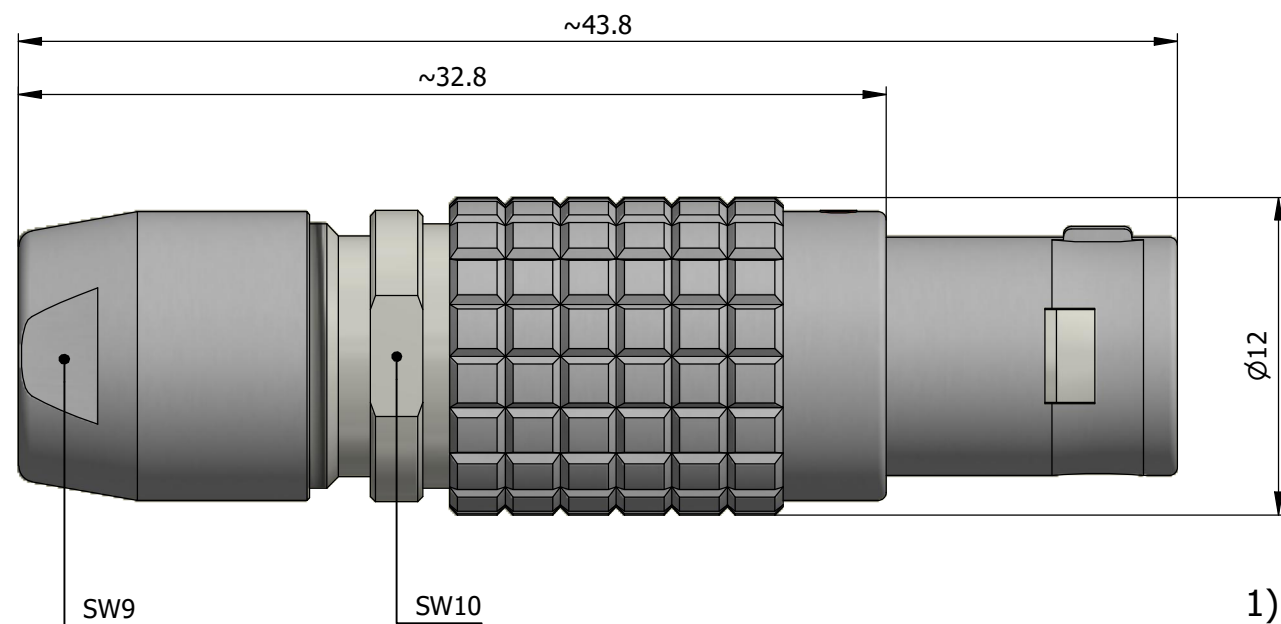

All dimensions are in millimeters (mm)

Alignment Key
Front View

Insert Configuration
Rear View

Note:

1) This picture is generic and for illustrative purposes only, and may show different keying, materials, colour, finish, and contact configuration. Minor shape or feature variations to actual item may be present.

All additional information are documented on the datasheet (See below link or QR Code)
www.lemo.com/pdf/FGA.1B.306.CYCD62.pdf

Model	Alignment Key	Series	Insert Config.	Housing	Insulator	Contact	Collet Type	Cable Ø	Variant
FGA	.1B	.306	.CYCD62						