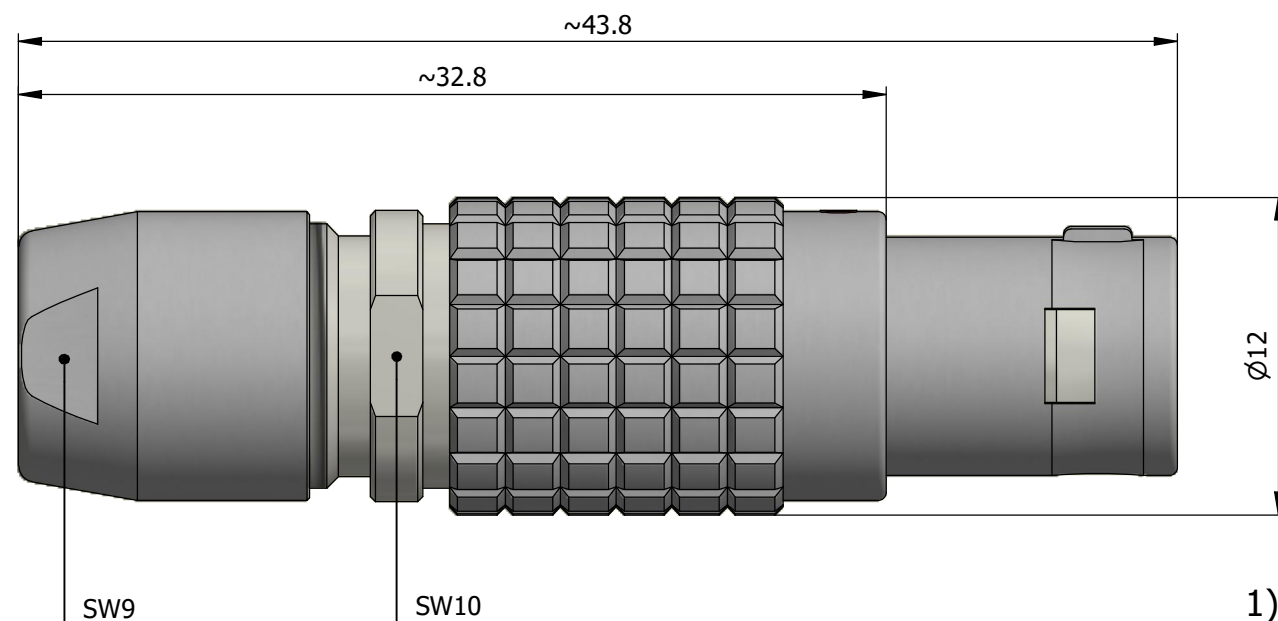

All dimensions are in millimeters (mm)

Alignment Key
Front View

Insert Configuration
Rear View

Note:

1) This picture is generic and for illustrative purposes only, and may show different keying, materials, colour, finish, and contact configuration. Minor shape or feature variations to actual item may be present.

All additional information are documented on the datasheet (See below link or QR Code)
www.lemo.com/pdf/FGA.1B.307.CLAD52.pdf

Model	Alignment Key	Series	Insert Config.	Housing	Insulator	Contact	Collet Type	Cable Ø	Variant
FGA	.1B	.307	.CLAD52						