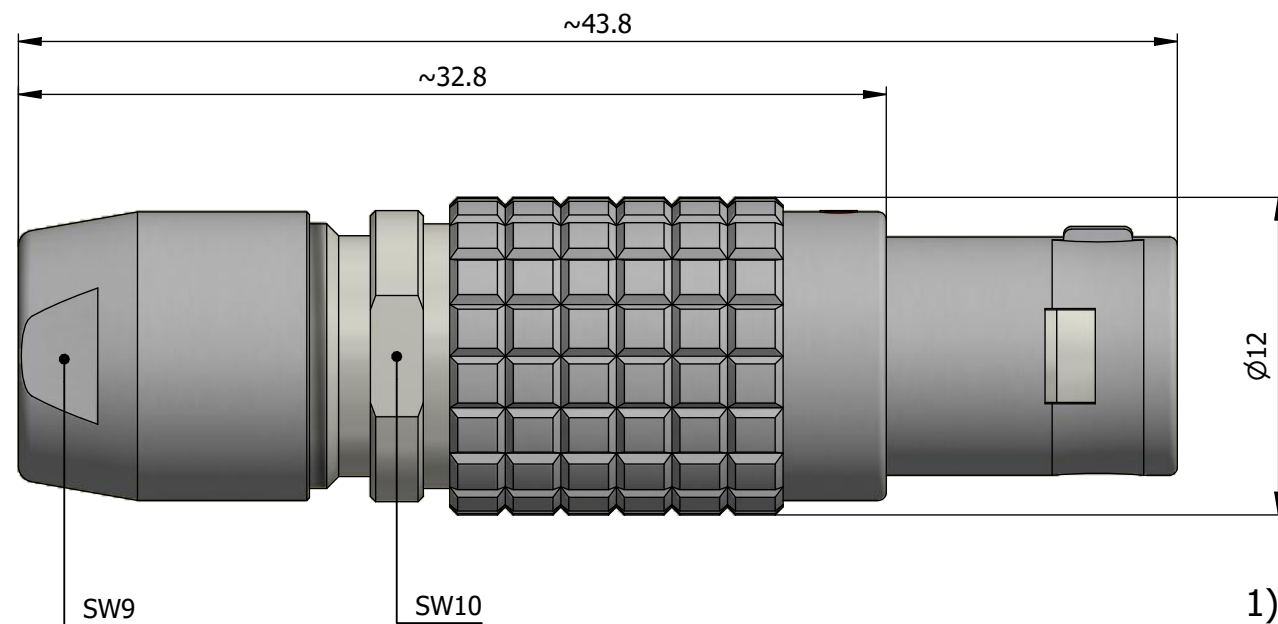

All dimensions are in millimeters (mm)

Alignment Key
Front View

Insert Configuration
Rear View

Note:

1) This picture is generic and for illustrative purposes only, and may show different keying, materials, colour, finish, and contact configuration. Minor shape or feature variations to actual item may be present.

All additional information are documented on the datasheet (See below link or QR Code)
www.lemo.com/pdf/FGA.1B.307.CLAD62.pdf

| | | | | | | | | | |
|-------|---------------|--------|----------------|---------|-----------|---------|-------------|---------|---------|
| Model | Alignment Key | Series | Insert Config. | Housing | Insulator | Contact | Collet Type | Cable Ø | Variant |
| FGA | .1B | .307 | .CLAD62 | | | | | | |